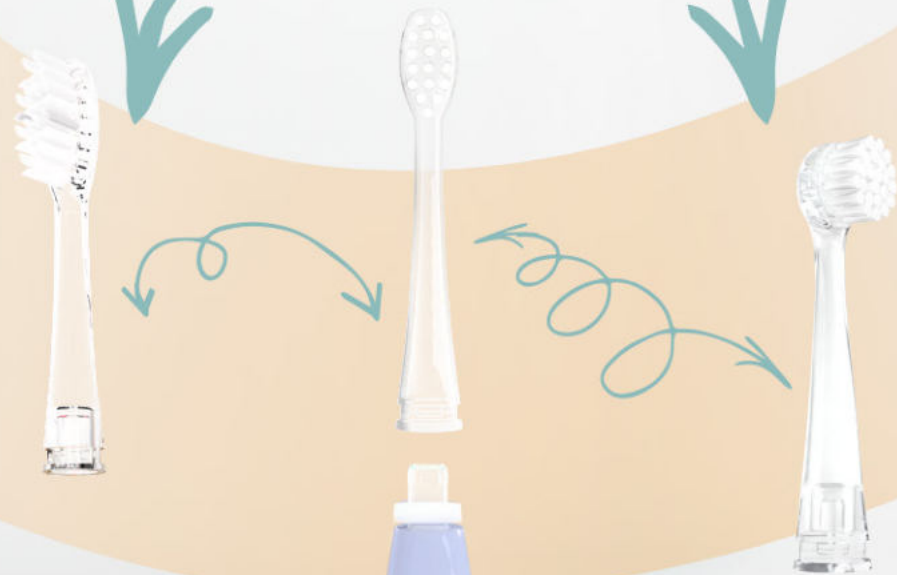

use with other Neno tips

Do you have more than one Neno brush?
Mix and match the tips as you like to find
a result that is perfectly suited to your
current preferences!

neno
toothbrushes