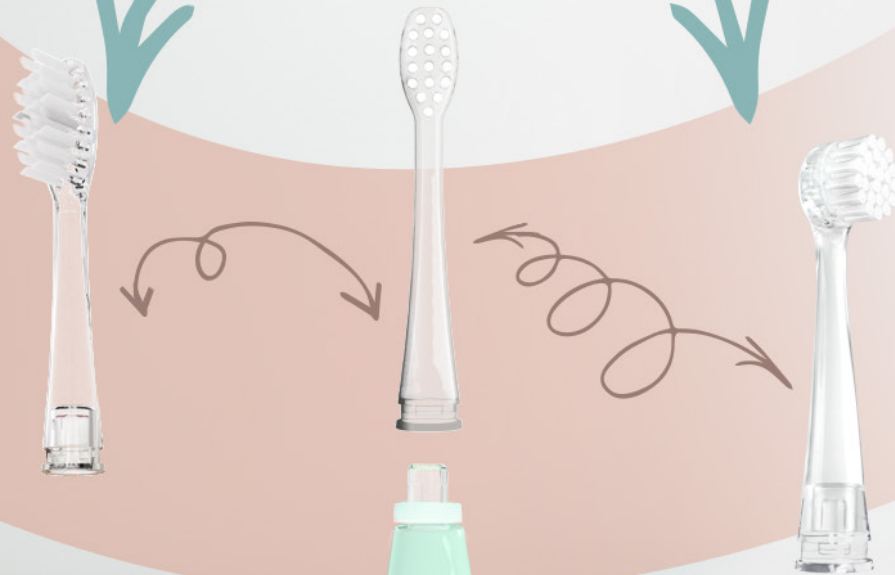

Compatible with other neno® brushes

Do you have more than one Neno toothbrush at home? Take advantage of this fact and change your chosen tips according to your current needs.

nenos®
toothbrushes