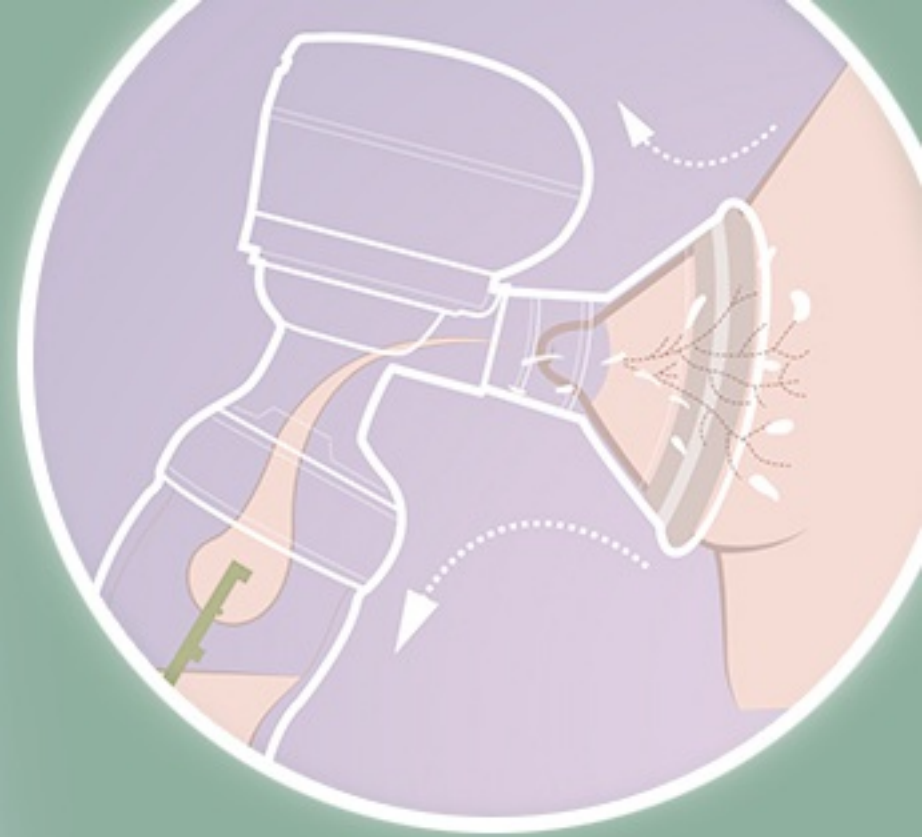

EASY TO USE

Neno Uno is fully wireless. Just press the device to your breast and turn the pump on to start expressing milk. The device will automatically switch modes and turn itself off after 30 minutes of use.