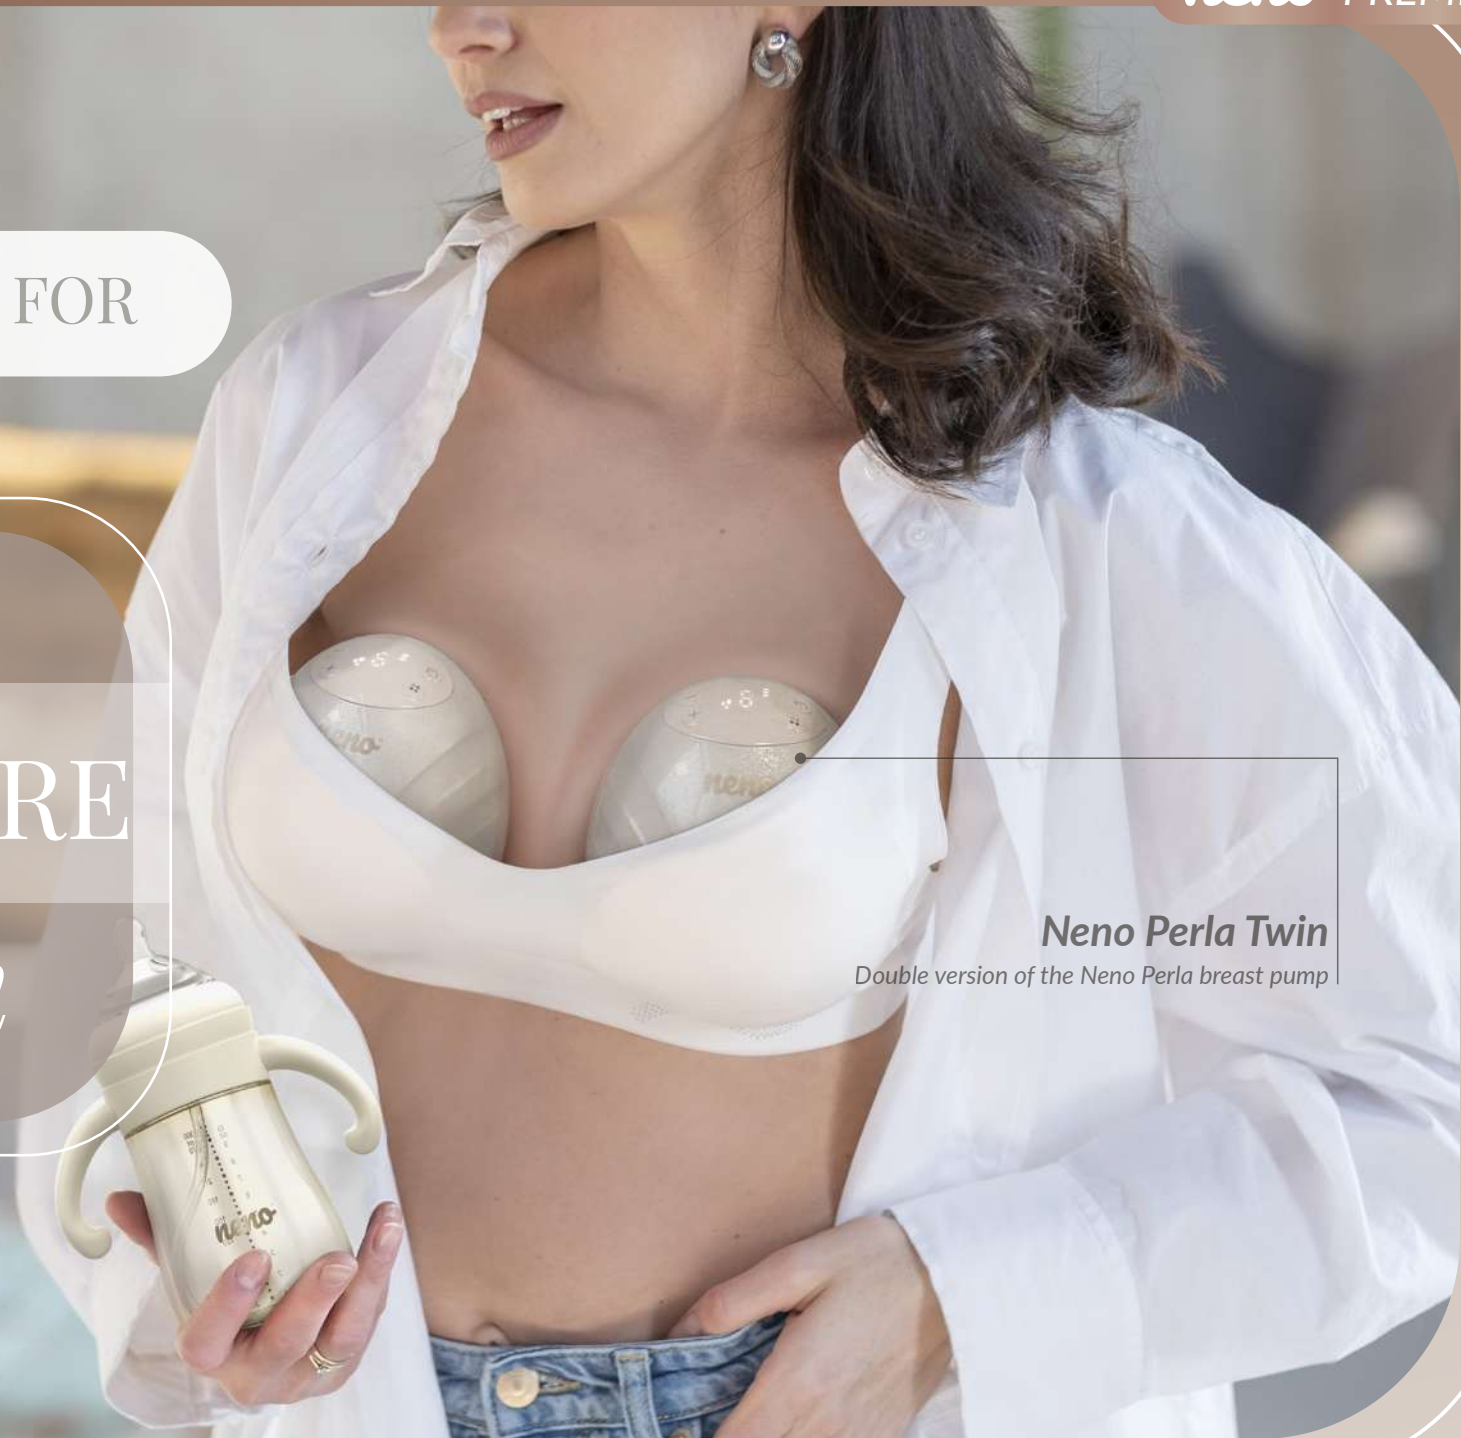

modern
SELF-AWARE
woman

Neno Perla Twin

Double version of the Neno Perla breast pump

Go for the comfort

The Neno Perla fits into a bra cup. What's more, it adapts to your bust while freeing your hands. It's the perfect excuse to pursue your current desires without any restrictions.