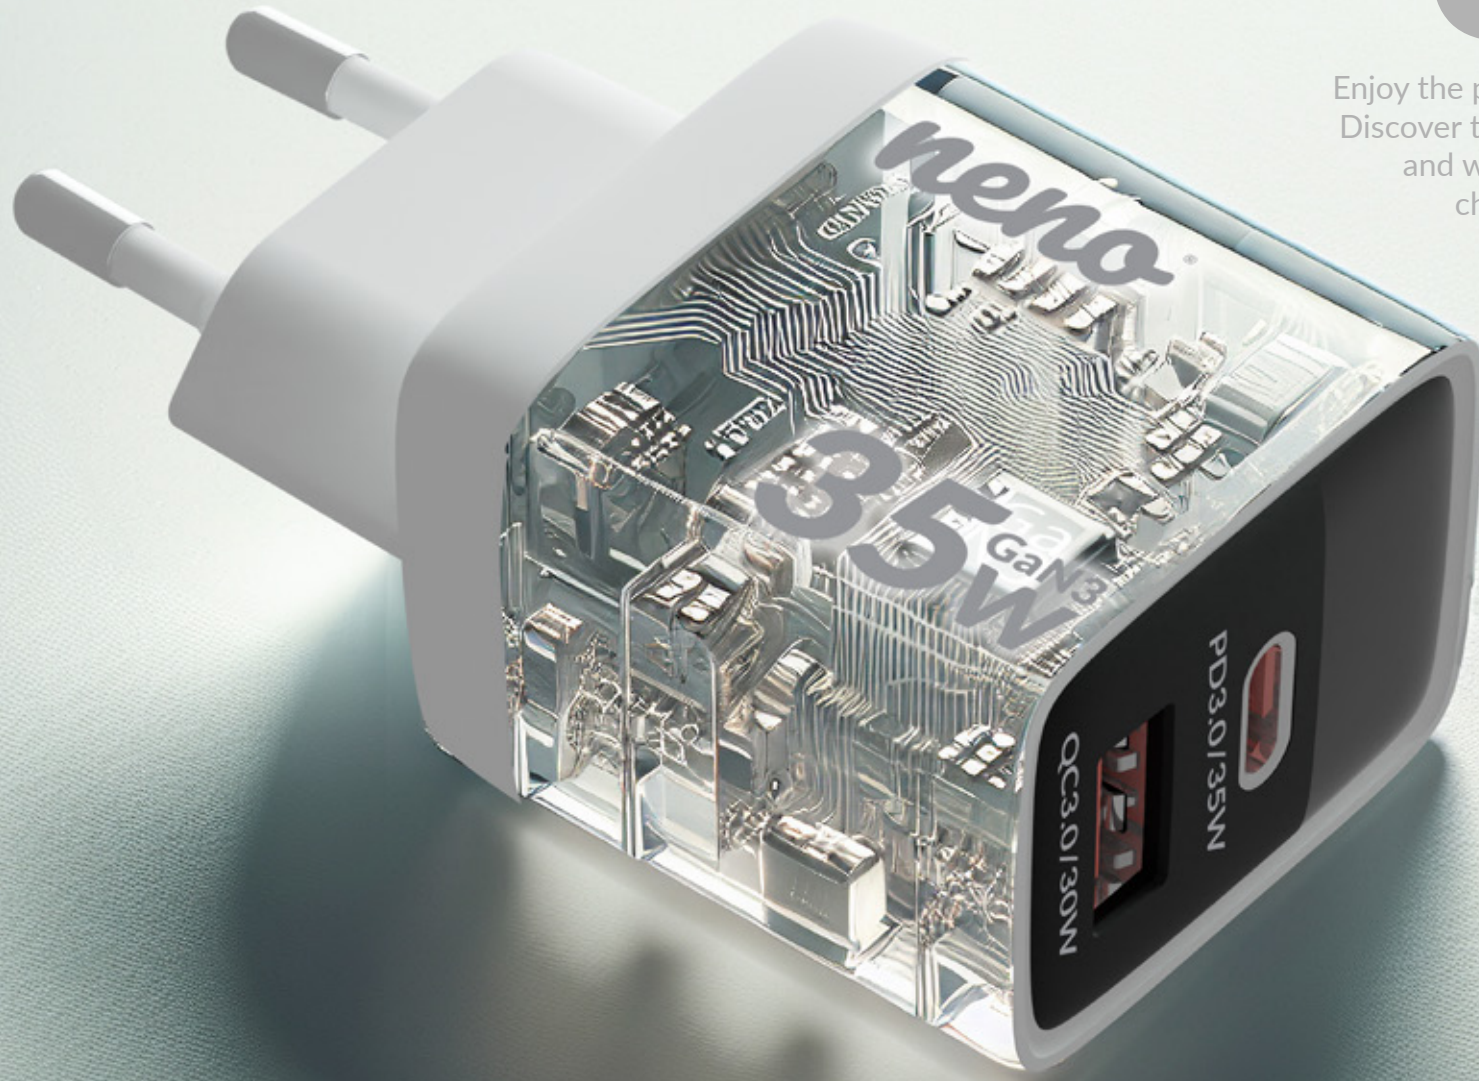

neno[®]

NC1

fast wall charger

GaN3
technology

35W
total output power

Complete protection

35W

LED display

Compact size

2x USB

Dual port

Power Delivery 3.0/
Quick Charge 4.0+

Quick Charge 3.0

Technology GaN3

Enjoy the performance wherever you are!
Discover the power of GaN3 technology,
and with it, faster and more efficient
charging while using less energy.

LED display

Follow the charging process in real time! The LED display shows power in watts, giving you full control and convenience while charging.

Safety

The Neno NC1 was created with high-quality components, so it provides protection against overcharging, overloading/short-circuiting and overheating. This means you can charge your equipment without worrying about it getting damaged.

USB ports

Equipped with two USB ports (USB-C and USB-A) and supporting fast charging standards such as Quick Charge 4.0, Power Delivery 3.0 and Samsung AFC, the AC charger provides power to various devices simultaneously. Whether you're charging a smartphone, tablet or other gadgets, the NC1 will meet your needs.