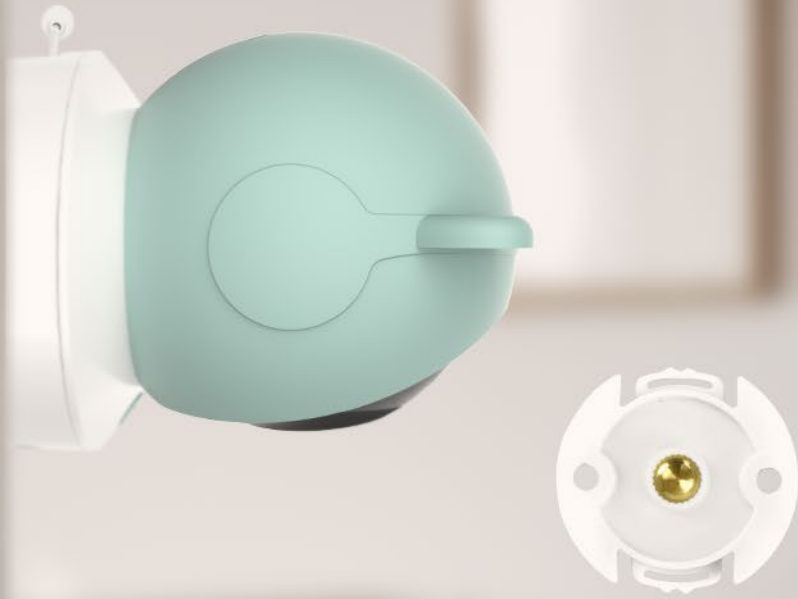

Benefit in 3 ways

How can you use it?

- Put it on the table.
- By attaching it to a flexible rod (e.g. to the rungs or railing of the cot).
- By fixing it to the wall using the accessories supplied.