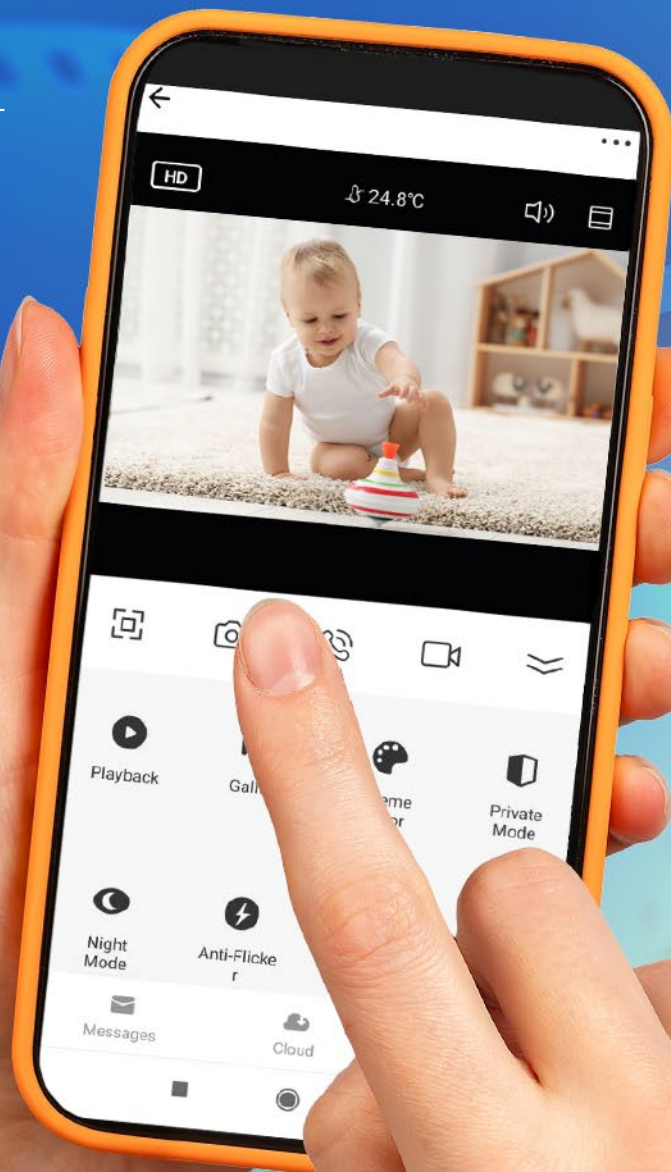

Capture the moment

Use the TUYA app to store photos and videos on your memory card. This is a great way to preserve memories for longer and share them with family and friends.