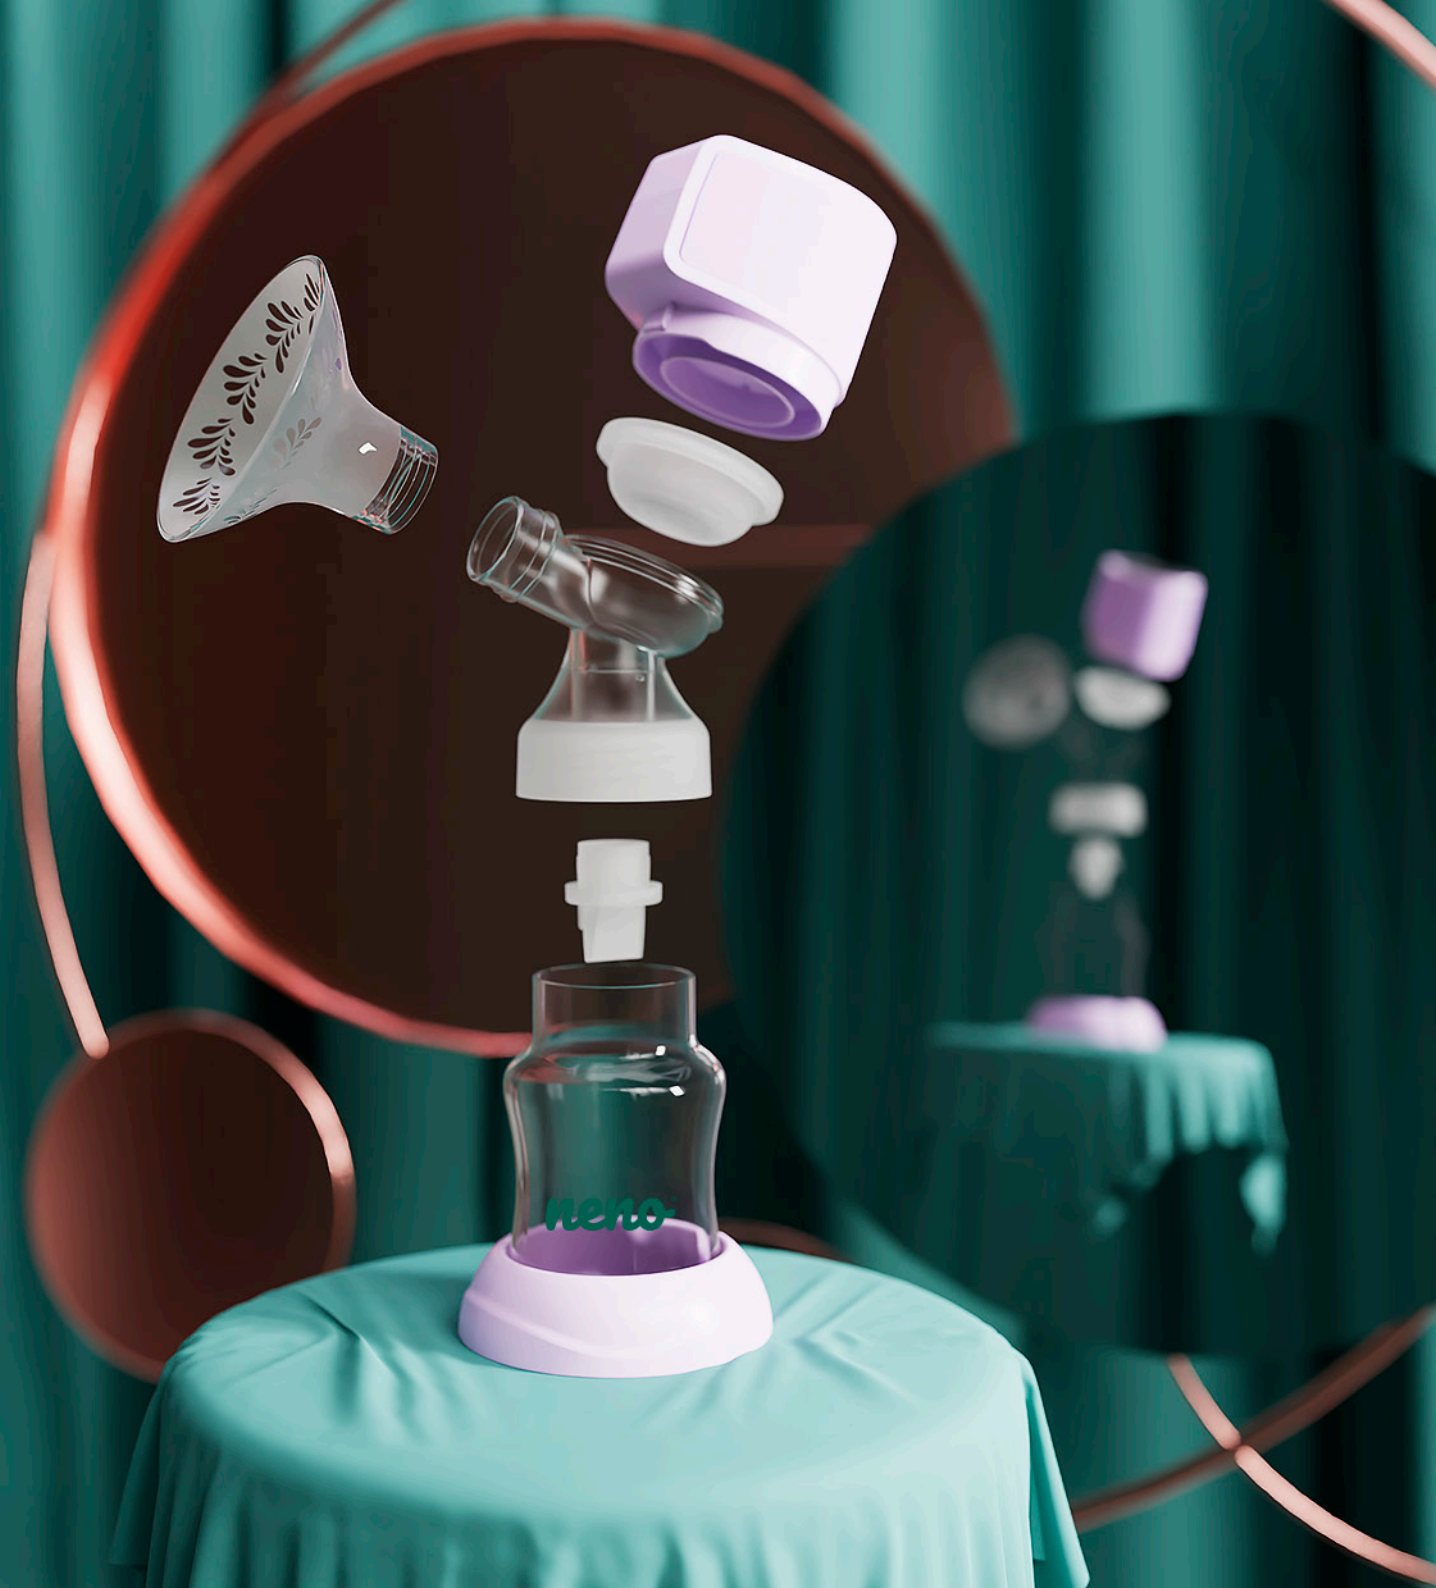

A close-up photograph of a woman's hands gently cradling the back of a baby's head. The woman's nails are painted a light pink color. The baby's hair is dark and short. The background is softly blurred, showing the woman's face and the baby's body. On the left side of the image, there is a decorative overlay of several pink cherry blossoms with green leaves.

The Neno breast pumps are characterised by the ability to personalise each pumping session by operating on a three-phase basis and by the ability to adjust the range of suction power. The wide range of options offers the possibility of long-term use at different stages of breastfeeding and the baby's development.

I Phase - initial stimulation

II Phase - deep extraction

III Phase - mixed mode

closed system

Using the Neno Presto is not only safe but also hygienic. The membrane and valve that come as part of the set effectively prevent milk from entering the unit's motor. The membrane separates milk between the pump and the bottle, while the valve prevents milk from flowing back. This prevents bacteria from multiplying in undesirable places and protects the milk from contamination.

twist off technology

Thanks to twist off technology you can use a cross connector with breast milk storage bag and express milk by using a breast pump. The breast pump connector provides a high level of hygiene without the risk of milk infection. Everything is fast and safe for your baby. It is comfortable for young and rushed moms.