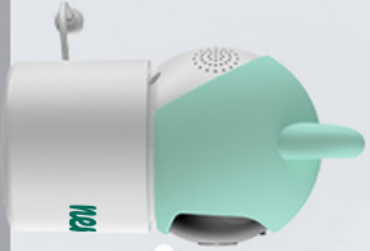

nenor

orso

professional electronic baby monitor /camera IP-WiFi

Powered by
tuya
Intelligence Inside

Modern Wi-Fi baby monitor

The Neno Orso modern Wi-Fi baby monitor is a must-have for every parent. Thanks to the camera, you can monitor the room while you are anywhere. All you need is your phone at hand! In addition, the device sends you a notification whenever it detects movement or sound, allowing you to react immediately. It's the perfect solution for comfort, peace of mind and a sense of closeness regardless of distance.

One product, two styles

The Neno Orso baby monitor has two faces. With its silicone topper in the shape of a teddy bear, it brings plenty of charm to a child's room. At the same time, you only have to take it off to discover a sleek, minimalist design that fits into any interior.

*Swivel angle
355° and 55°*

Neno Orso sees everything! The camera rotates both vertically and horizontally, allowing full coverage of the entire room and eliminating so-called blind spot

Childcare support

Mount the camera on the wall or ceiling, or attach it to the cot using the headband. The versatility of the mounting means that you can adapt it to any interior.

Multiple applications

The baby monitor will also work well as a stand-alone camera for monitoring pets. Whether you want to keep an eye on your pet or keep your home safe, the device will provide you with the right support.