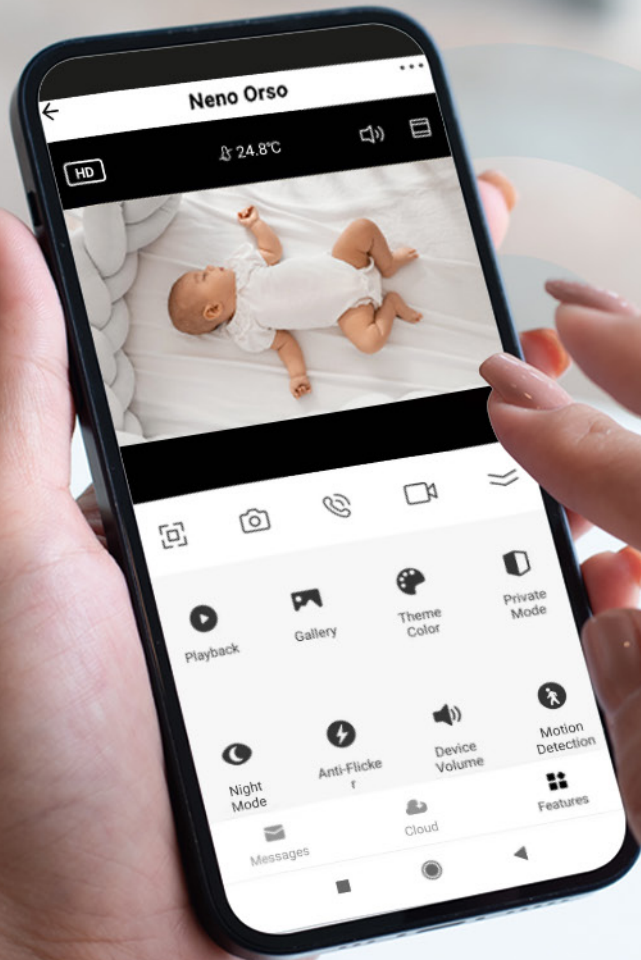

nenor

orso

professional electronic baby monitor /camera IP-WiFi

Powered by
tuya
Intelligence Inside

Modern Wi-Fi baby monitor

The Neno Orso modern Wi-Fi baby monitor is a must-have for every parent. Thanks to the camera, you can monitor the room while you are anywhere. All you need is your phone at hand! In addition, the device sends you a notification whenever it detects movement or sound, allowing you to react immediately. It's the perfect solution for comfort, peace of mind and a sense of closeness regardless of distance.

Instant notifications

Sound detected 12:40

Neno Orso detected sound

Hear every sigh and see every activity of your little one! The baby monitor detects sound and movement and immediately sends a notification to your phone. This way you always know what's going on. Whether you are in the next room or out of the house, you can react in good time.

Capture the most beautiful moments by creating a unique album of your child's life! The Neno Orso allows you to save photos and record videos in high quality, so you can go back to the moments you choose at any time.

Use the TUYA app to control

An intuitive mobile app allows you to control the baby monitor from anywhere. You can rotate the camera, start lullabies or check the room temperature. Thanks to the simple interface, managing all functions is quick and convenient, even when you are on the move.