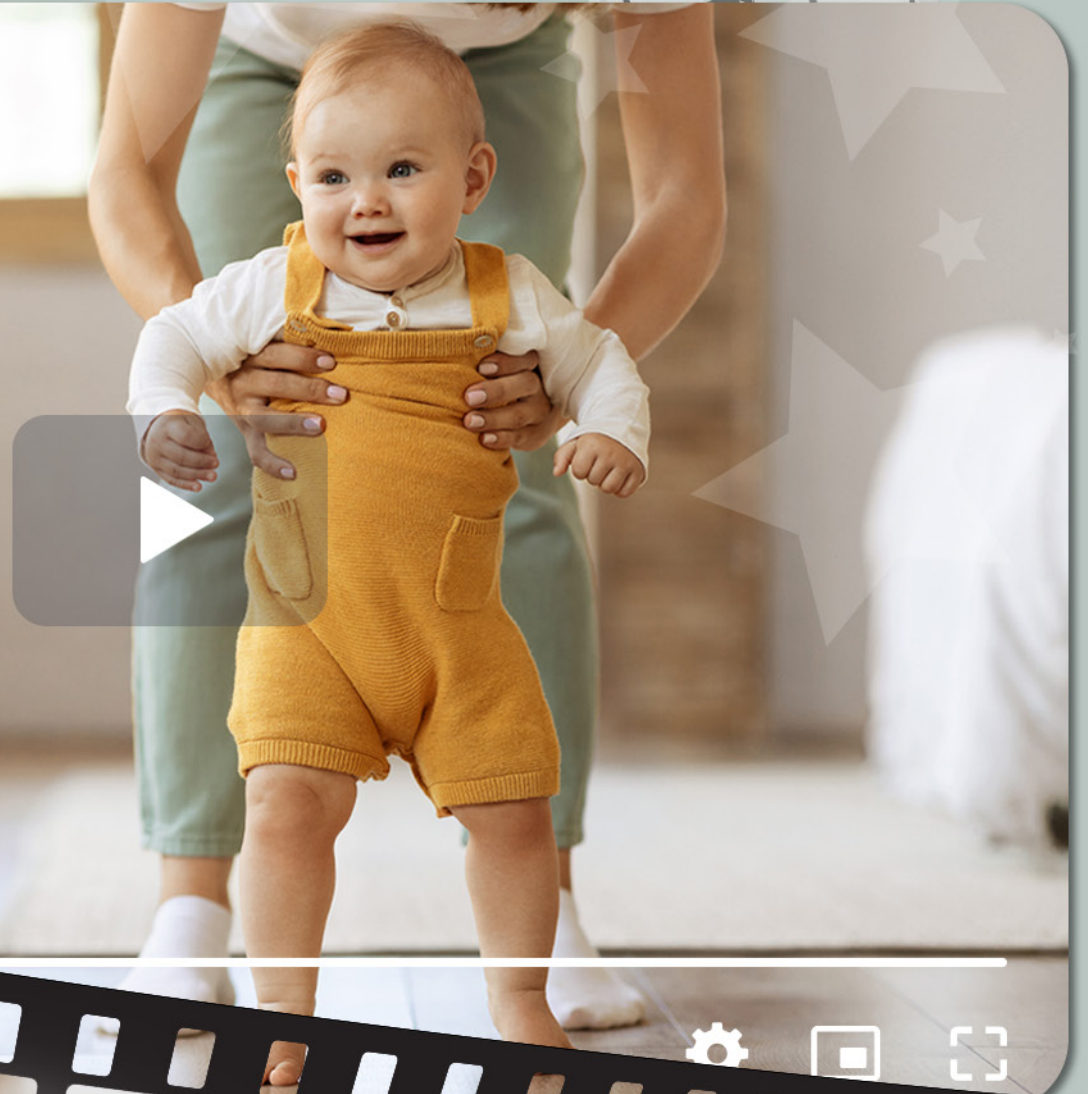

Create photos and videos