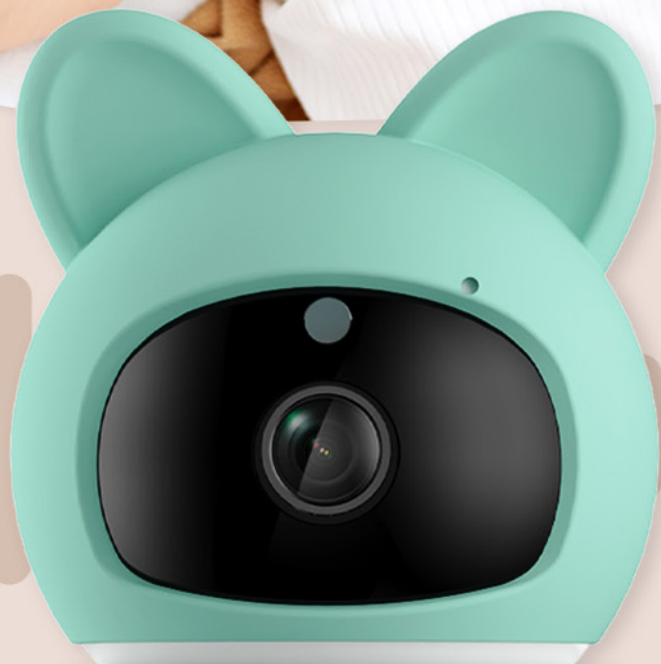

Two-way communication

Soothe a baby with your warm voice or speak at any time. The built-in microphone and speaker provide excellent sound quality, allowing you to stay in touch with your little one.