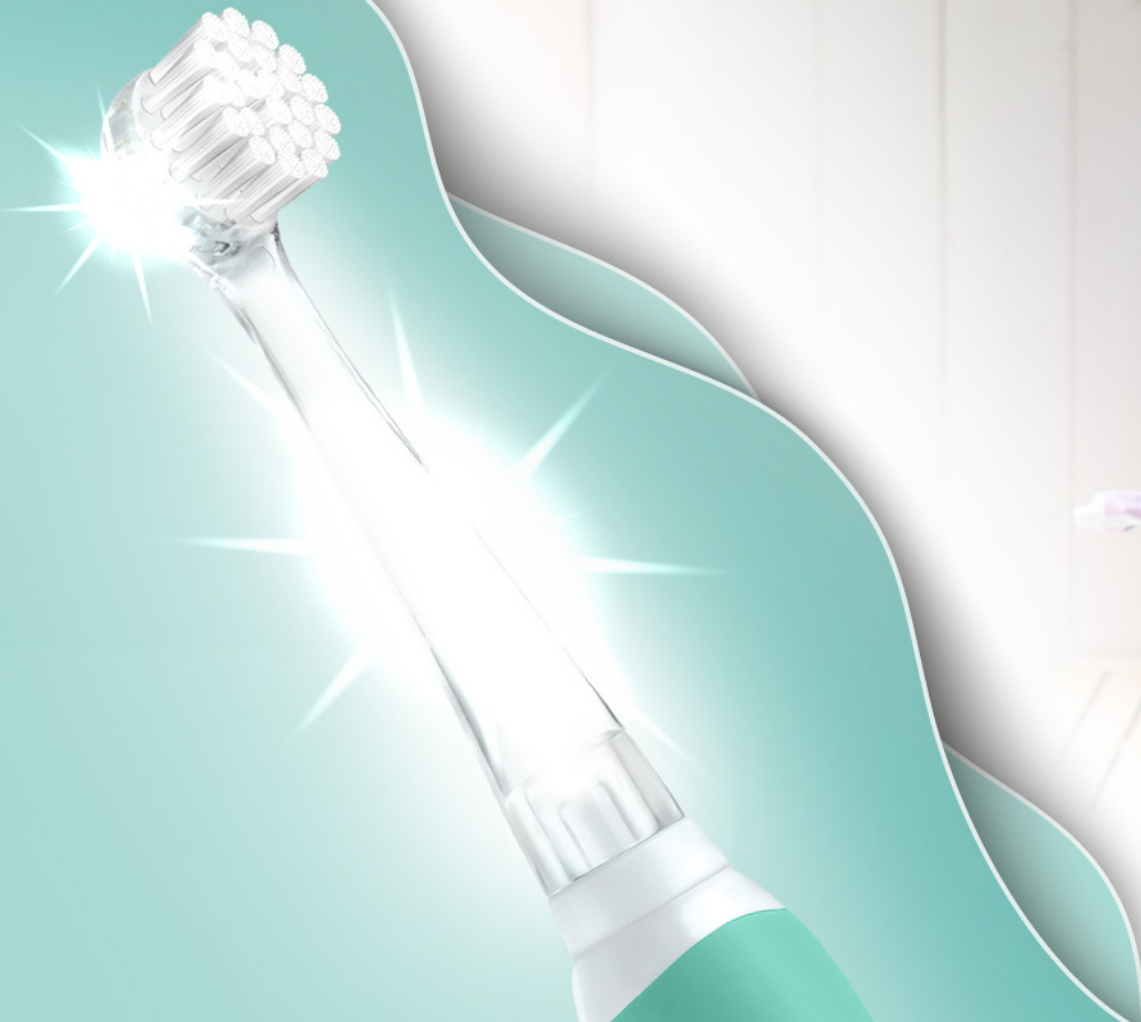

# *the most beautiful smile*

NENO DENTI IS A TOOTHBRUSH DESIGNED FOR THE DELICATE TEETH OF BABIES. MAKE SURE THAT THE SMILE OF YOUR CHILD IS BEAUTIFUL AND HEALTHY.

# **gumcare**

YOU CAN ALSO USE THE DEVICE TO TAKE CARE OF CHILDREN WITH NO TEETH. NENO DENTI COMES WITH A SPECIAL BRUSH HEAD USED TO MASSAGE THE GUMS OF BABIES THAT ARE OVER 3 MONTHS OLD.

**OD 3**  
MIESIĘCY

# *look at it glow!*

THE LED LIGHT OF THE NENO DENTI TOOTHBRUSH LETS YOU SEE INSIDE YOUR BABY'S MOUTH. ADDITIONALLY, THE LIGHT WILL SURELY INTEREST YOUR CHILD AND TURN DAILY BRUSHING INTO A BRAND NEW WAY TO PLAY WITH YOUR CHILD.