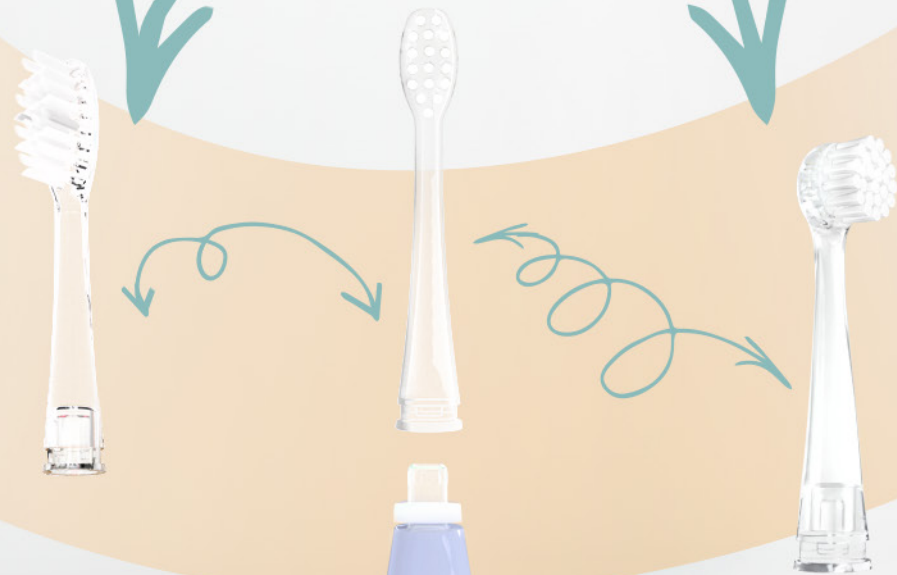

use with other Neno tips

Do you have more than one Neno brush?
Mix and match the tips as you like to find
a result that is perfectly suited to your
current preferences!

neno
toothbrushes