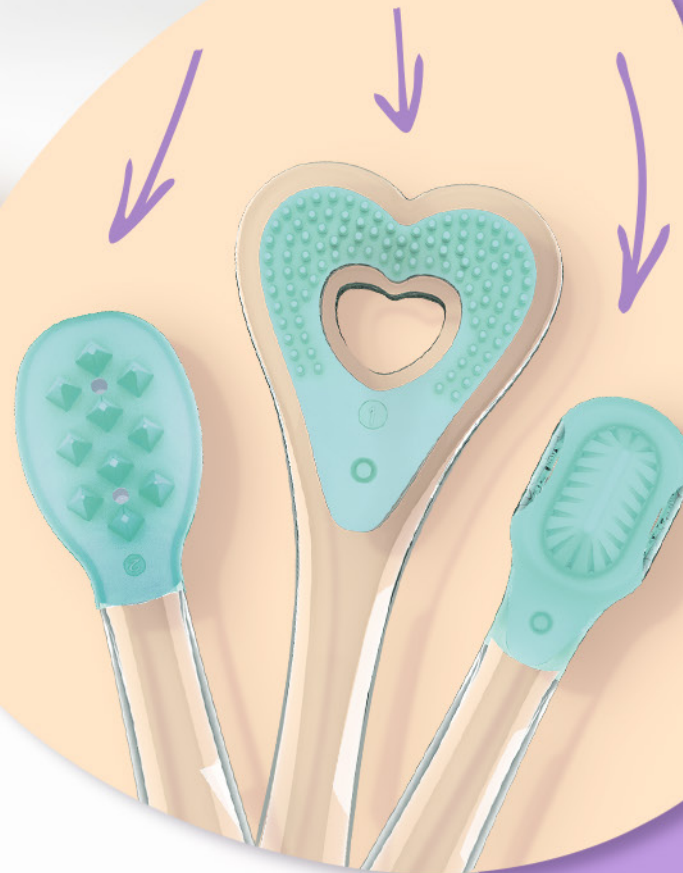

use with other Neno tips

Do you have more than one Neno brush?
Mix and match the tips as you like to find
a result that is perfectly suited to your
current preferences!

neno
toothbrushes