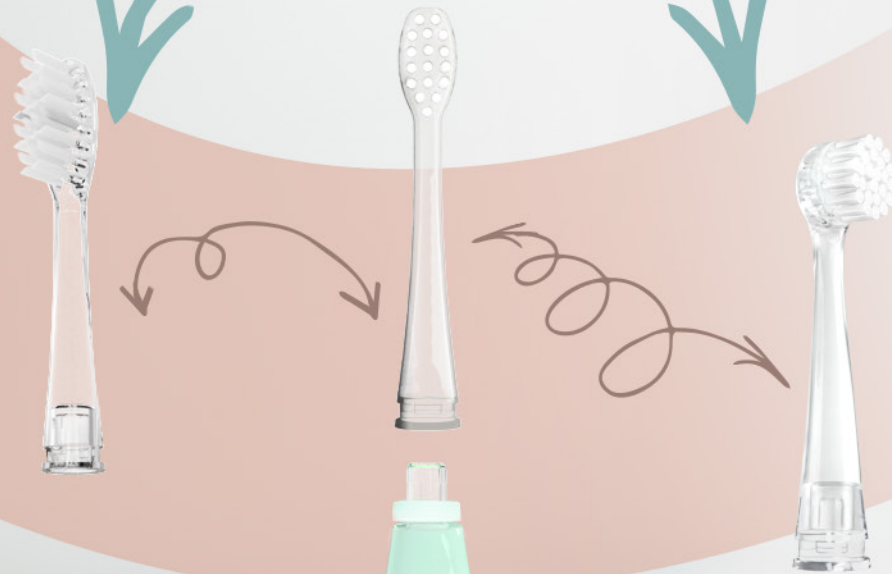

Compatible with other neno® brushes

Do you have more than one Neno toothbrush at home? Take advantage of this fact and change your chosen tips according to your current needs.

neno®
toothbrushes