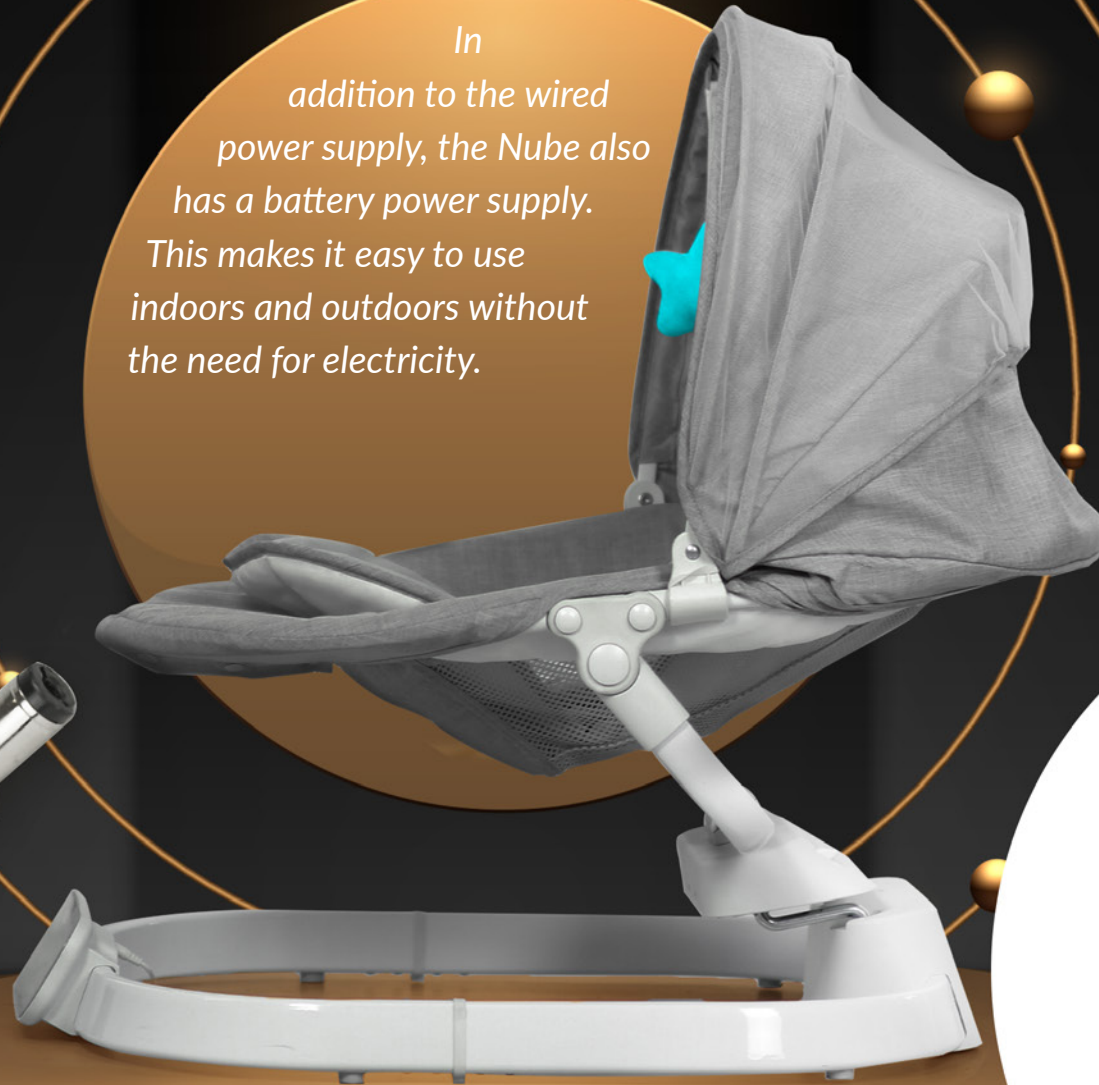

CABLE AND WIRELESS POWER

In addition to the wired power supply, the Nube also has a battery power supply. This makes it easy to use indoors and outdoors without the need for electricity.