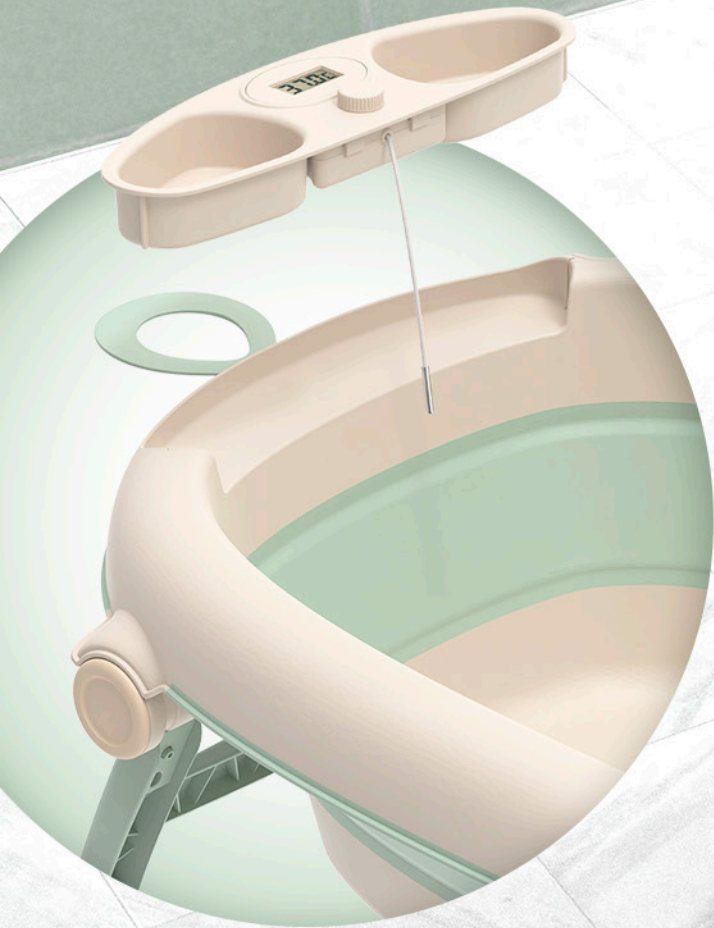

## *non-slip* mat

The non-slip mat on the bottom of the bathtub ensures that your baby stays safely and stably in position during bathing. This is an additional safety feature that minimises the risk of slipping and falling.

## *non-slip feet*

Is your little one lively? The Neno Lucy Stand can easily handle such a challenge! It's all thanks to the special anti-slip feet attached to the underside of the bath and the stand, which ensure the stability of the whole structure during bathing.

## *protection* against sudden folding

*The Neno Lucy Stand bathtub has a clamp system that prevents the legs from accidentally folding down. This ensures that the structure remains stable and unchanged during every bath, ensuring complete safety of use.*

# *space for bath products*

*The shelf can be freely removed*

*Keep your baby comfortable and tidy during bath time! The Neno Lucy Stand bathtub has a convenient shelf where you can keep all the toiletries you need to care for your baby's delicate skin.*