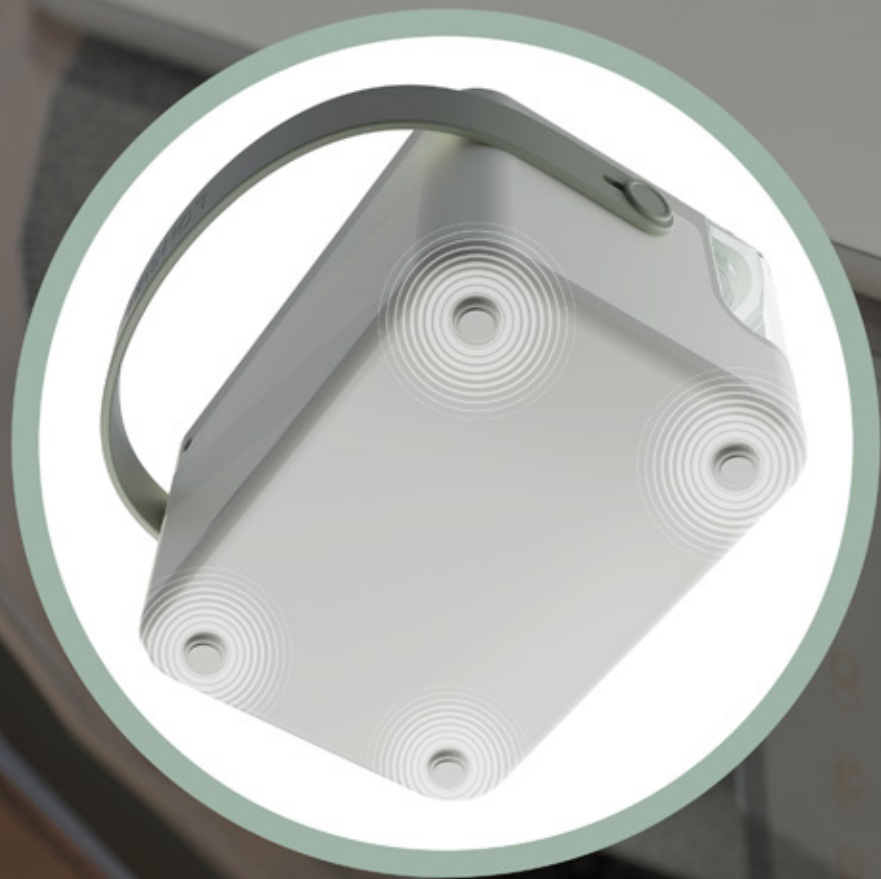

With Neno Abrazo, warm and always moist wipes gently wrap the baby's skin, eliminating the cold and providing relief and peace of mind.

Intuitive, simple operation

The warmer is equipped with an easy-to-use touchscreen panel for quick and convenient use. Thanks to the intuitive interface, you can easily adjust the device's settings to suit your needs.

Silent and discreet operation

The Neno Abrazo operates almost silently, which allows it to be used even at night. This ensures that the device does not disturb your rest or that of other household members.

Built in lamp with soft light

The gentle light of a bedside lamp creates a cosy atmosphere. This is ideal for night-time care. It provides sufficient visibility without disturbing the sleep of the baby or the parents.