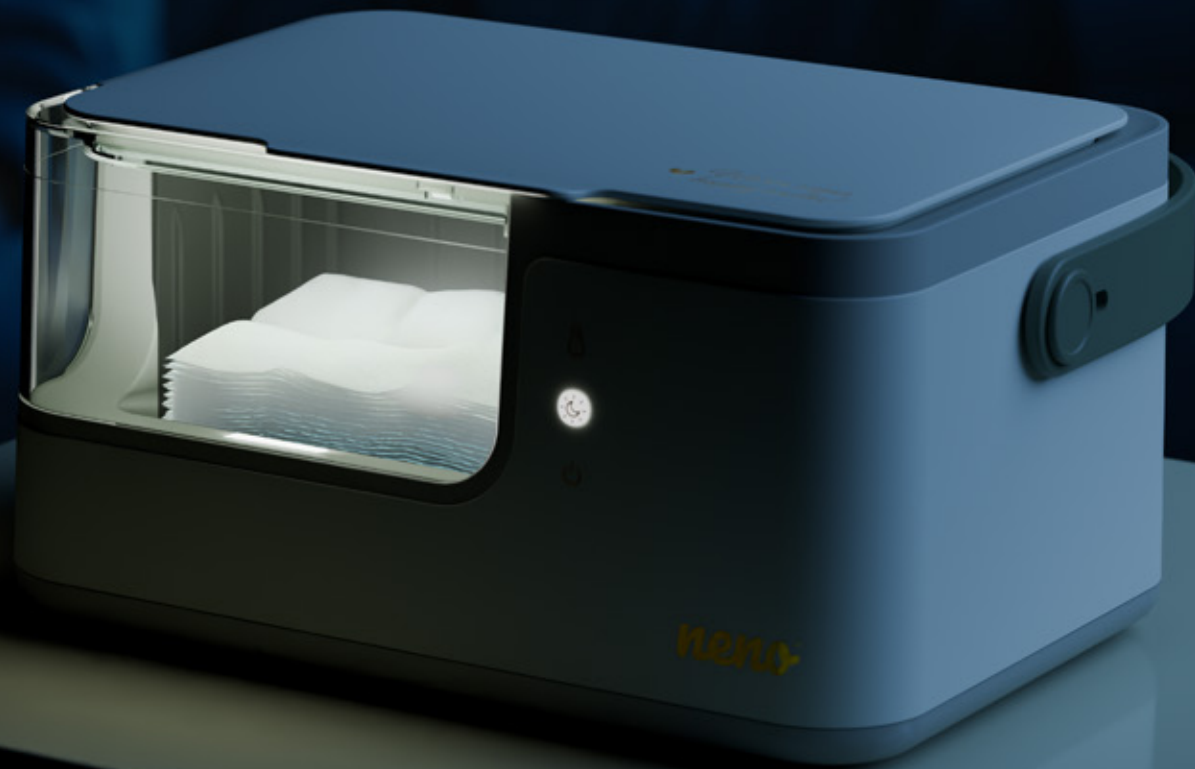

Carrying
handle

Maintaining
humidity

Non-slip
base

2 heating levels
45°C, 55°C

Swap a cold wipe for a warm one

The Neno Abrazo is a wet wipe warmer that takes daily care to the next level.

Cold wipes can cause unpleasant sensations for the baby, such as thermal shock. This makes nappy changes difficult and introduces unnecessary stress.

With Neno Abrazo, warm and always moist wipes gently wrap the baby's skin, eliminating the cold and providing relief and peace of mind.

Intuitive, simple operation

The warmer is equipped with an easy-to-use touchscreen panel for quick and convenient use. Thanks to the intuitive interface, you can easily adjust the device's settings to suit your needs.

Silent and discreet operation

The Neno Abrazo operates almost silently, which allows it to be used even at night. This ensures that the device does not disturb your rest or that of other household members.

Built in lamp with soft light

The gentle light of a bedside lamp creates a cosy atmosphere. This is ideal for night-time care. It provides sufficient visibility without disturbing the sleep of the baby or the parents.