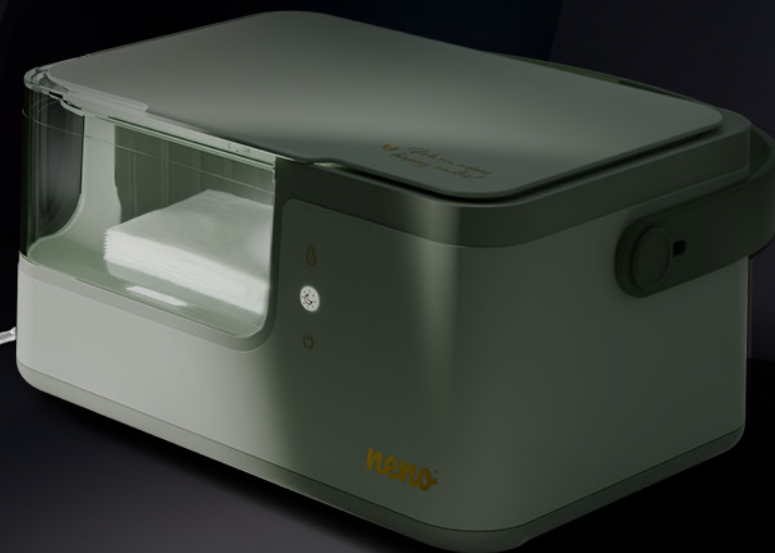

Carrying
handle

Maintaining
humidity

Non-slip
base

2 heating levels
45°C, 55°C

Swap a cold wipe for a warm one

The Neno Abrazo is a wet wipe warmer that takes daily care to the next level.

Cold wipes can cause unpleasant sensations for the baby, such as thermal shock. This makes nappy changes difficult and introduces unnecessary stress.

With Neno Abrazo, warm and always moist wipes gently wrap the baby's skin, eliminating the cold and providing relief and peace of mind.

Intuitive, simple operation

The warmer is equipped with an easy-to-use touchscreen panel for quick and convenient use. Thanks to the intuitive interface, you can easily adjust the device's settings to suit your needs.

two adapters included:

On hand when travelling

Keep your little one comfortable under all conditions! Thanks to the mains adapter and the car adapter, you can also have the warmer at hand when you travel.

Silent and discreet operation

The Neno Abrazo operates almost silently, which allows it to be used even at night. This ensures that the device does not disturb your rest or that of other household members.