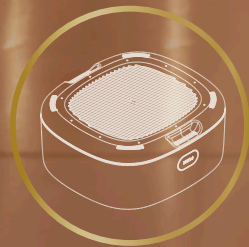

non-slip base