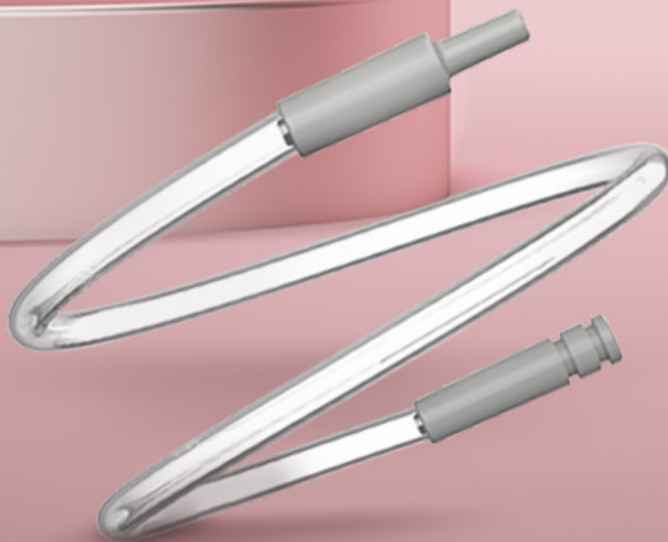

SPARE PARTS FOR NENO BREAST PUMPS

A breast pump is a device that is to serve us for many years - not only right after childbirth but also during our return to professional activity. The guarantee of proper working of the breast pump is regular replacing of spare parts: the membrane, the valve, and the breast shield. You will find all the necessary parts in the Neno Spare set, which is fully compatible with all models of Neno breast pumps.

buy separately
or as a set

• air tube