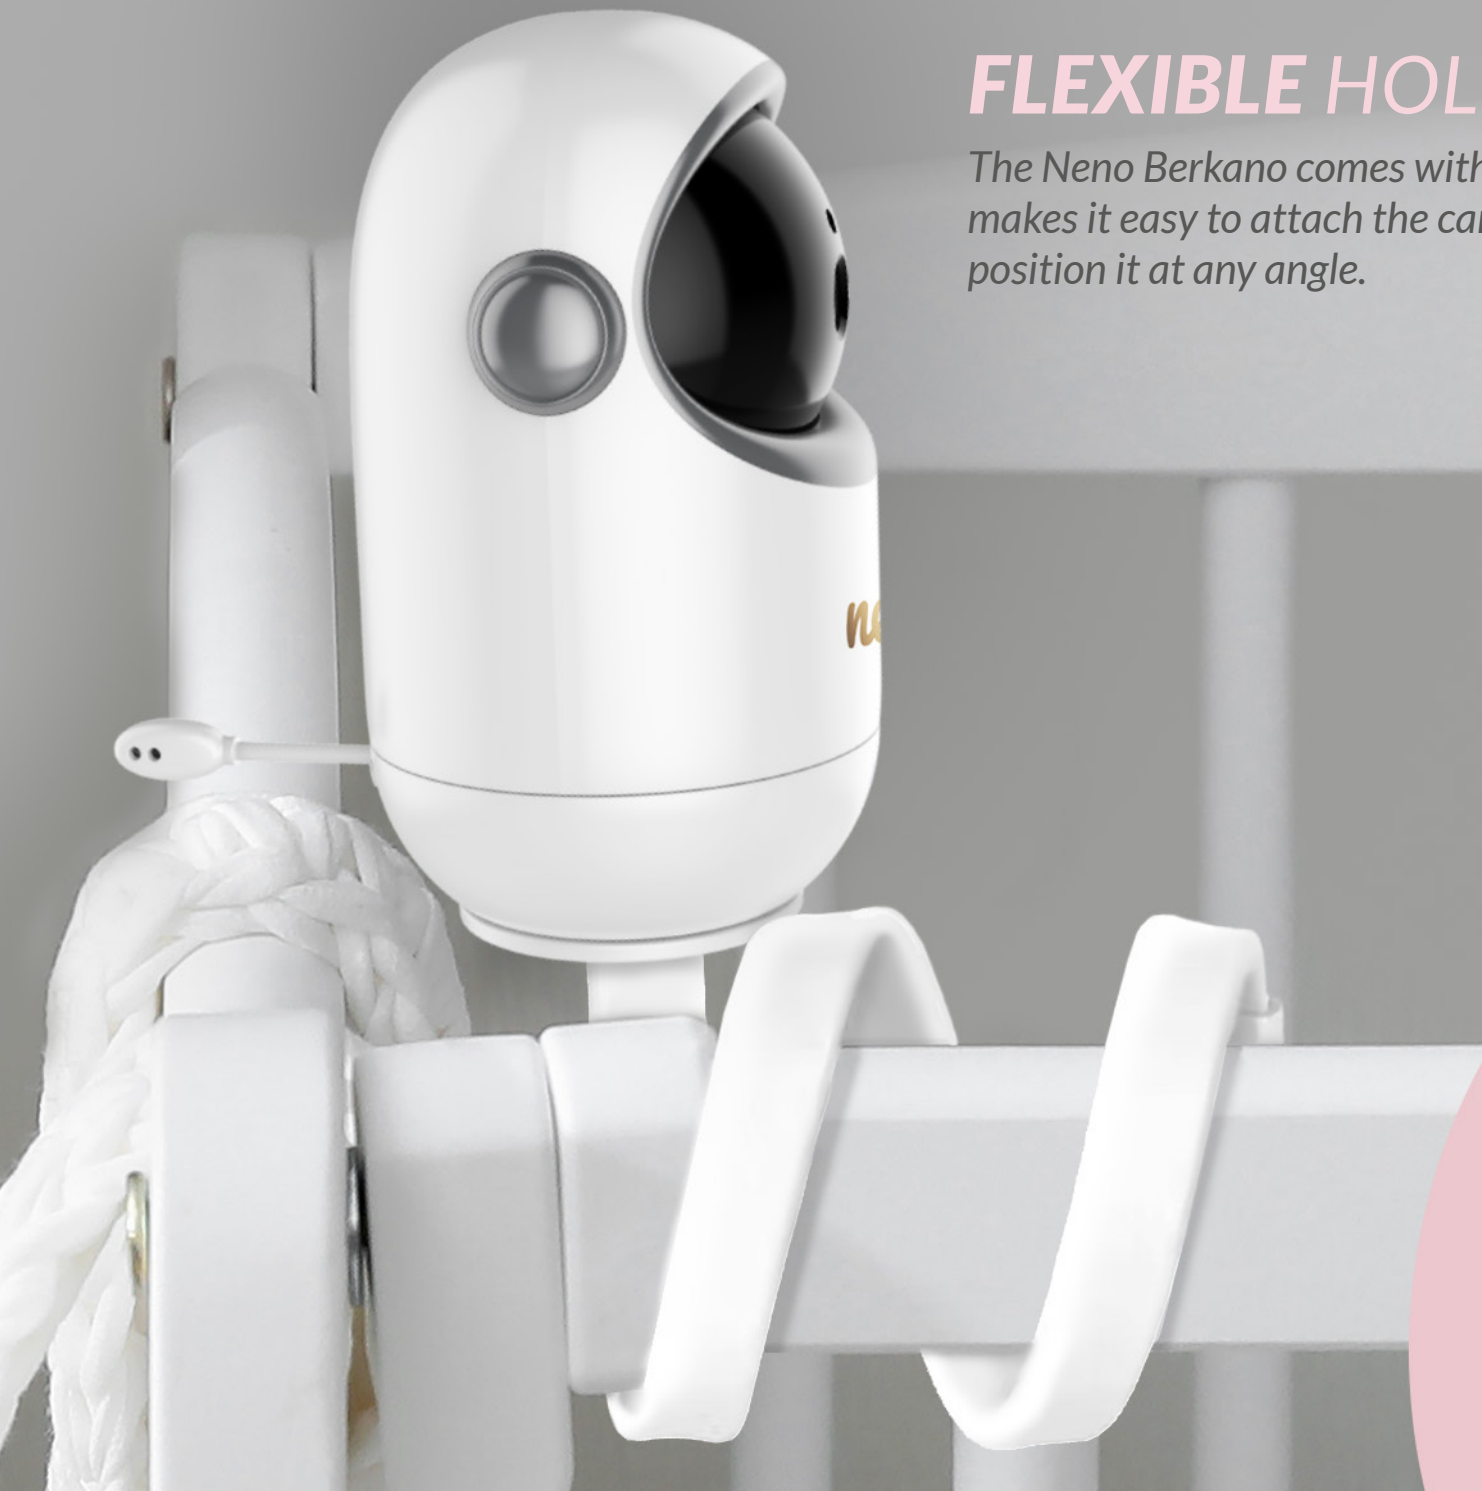

The Neno Berkano video nanny allows you control the camera head yourself from the receiver. Simply press the rotation button on the camera and then use the arrows to change the viewing angle of the lens.

ALARM FUNCTION

The Neno Berkano has a built-in alarm function. You can set the time when the receiver will wake you up to check if your baby is still sleeping.

CONSTANT MONITORING

Neno Berkano video nanny is not only an electric nanny. The device can be also used for monitoring the elderly people, but also to observe the interior of apartments.

RELIABLE ASSEMBLY

We have taken care not only for the functionality of the baby monitor, but also for the convenience of use. A special mounting system, located underneath the device, allows you to attach the nanny to the wall. So you can watch your baby from any angle - depending on how you decide to mount the device.

FLEXIBLE HOLDER

The Neno Berkano comes with a long, sturdy stick. The flexible holder makes it easy to attach the camera to the handrail of the cot and position it at any angle.

nenno[®]

berkano

wireless, rotating baby monitor