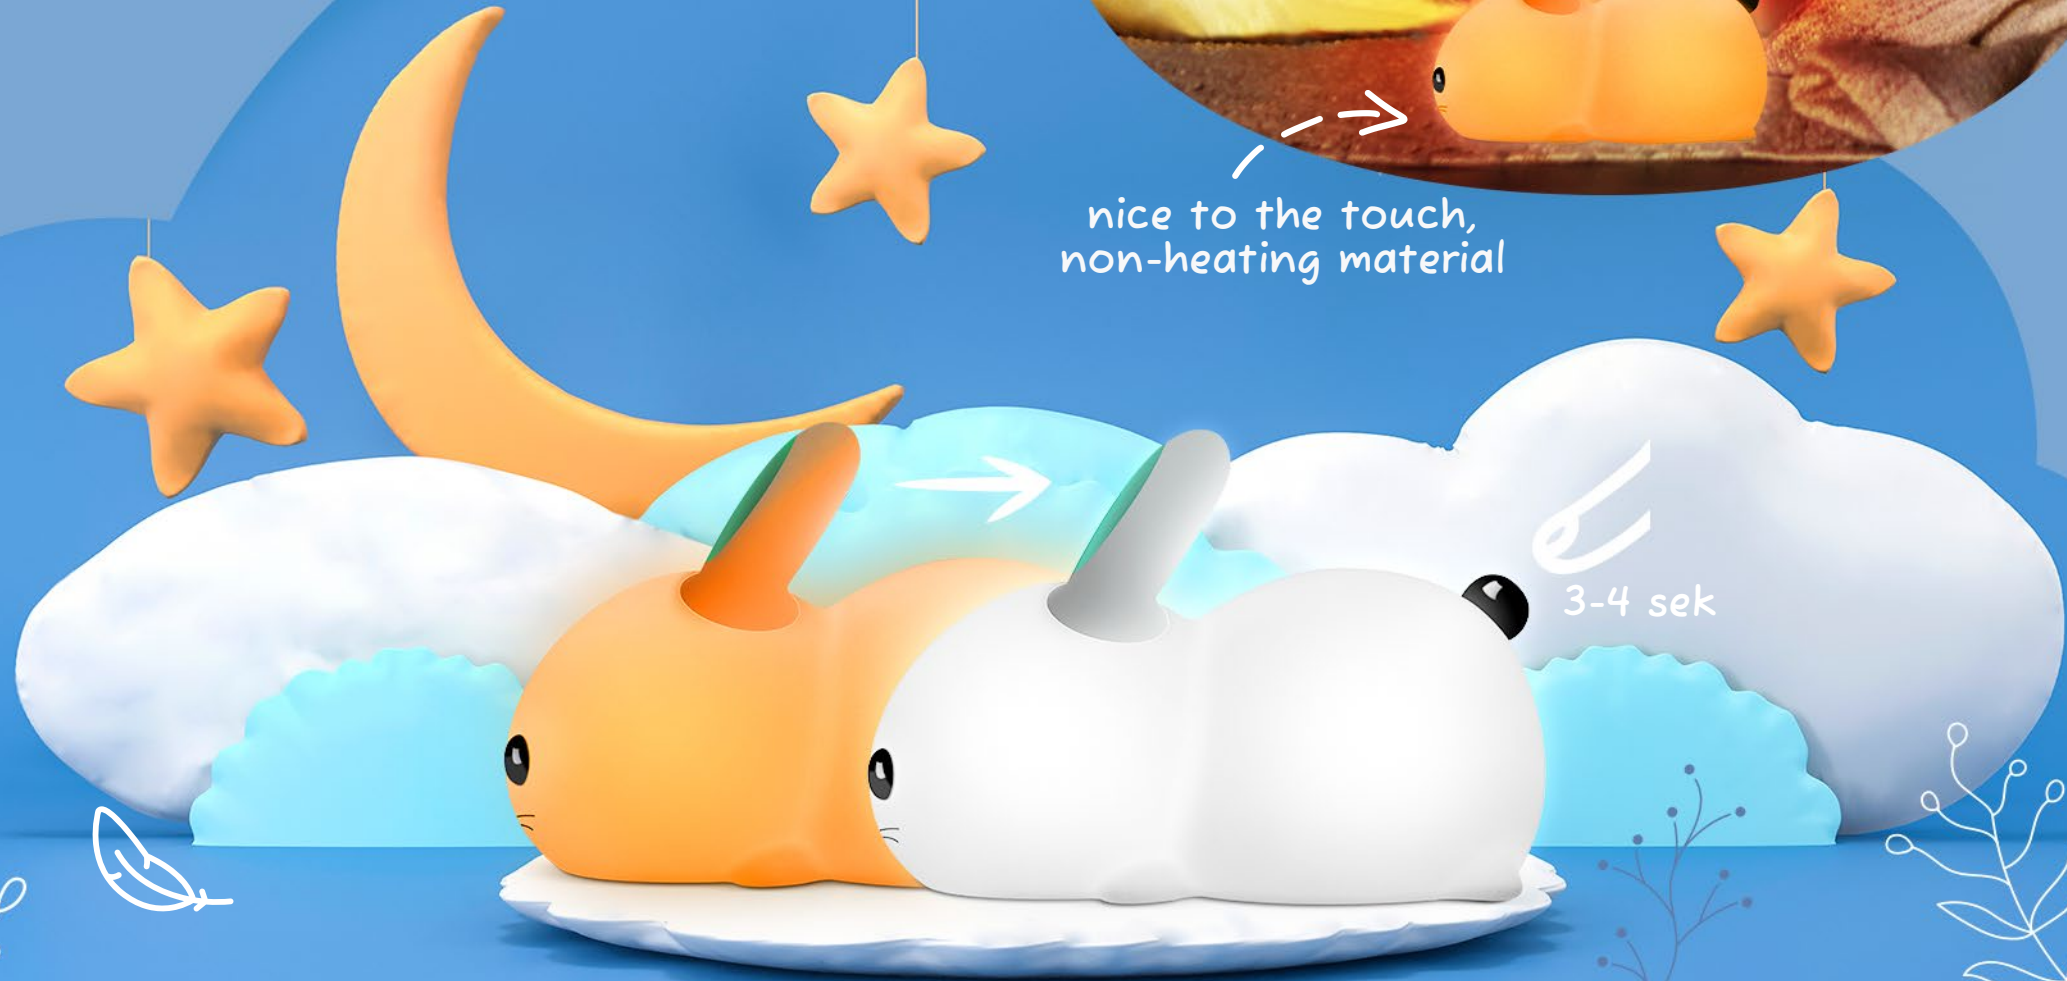

nice to the touch,
non-heating material