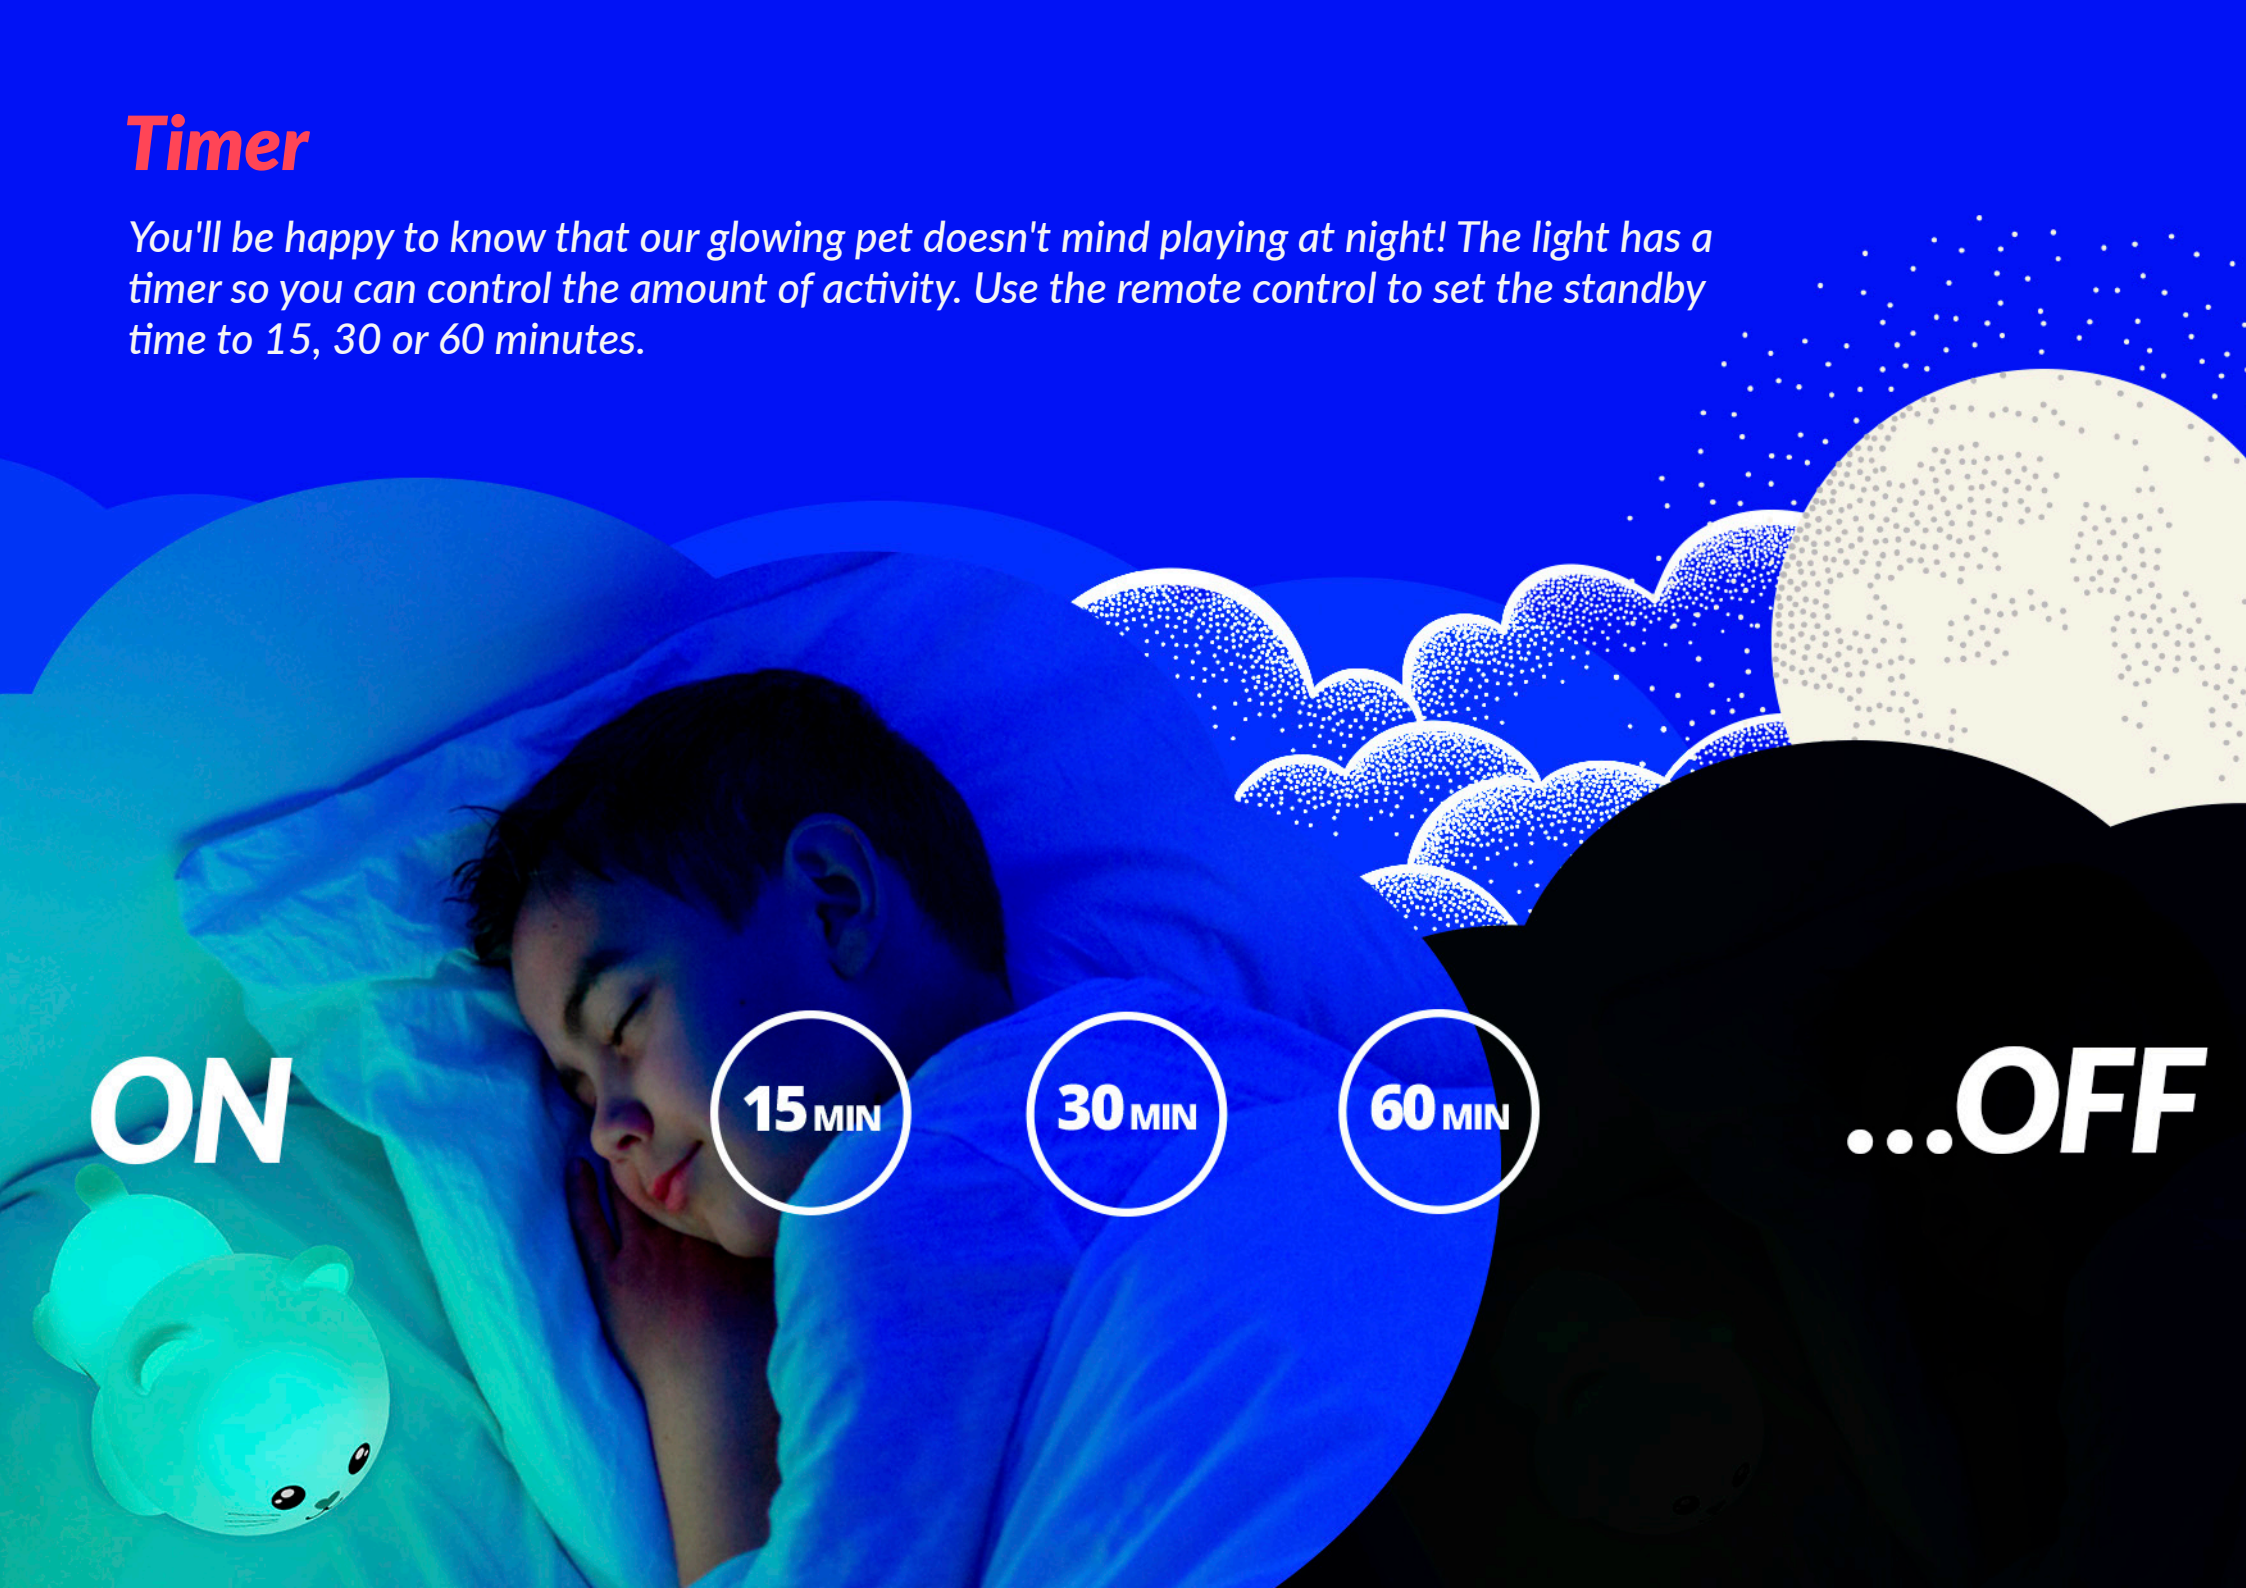

Timer

You'll be happy to know that our glowing pet doesn't mind playing at night! The light has a timer so you can control the amount of activity. Use the remote control to set the standby time to 15, 30 or 60 minutes.

ON

15 MIN

30 MIN

60 MIN

...OFF