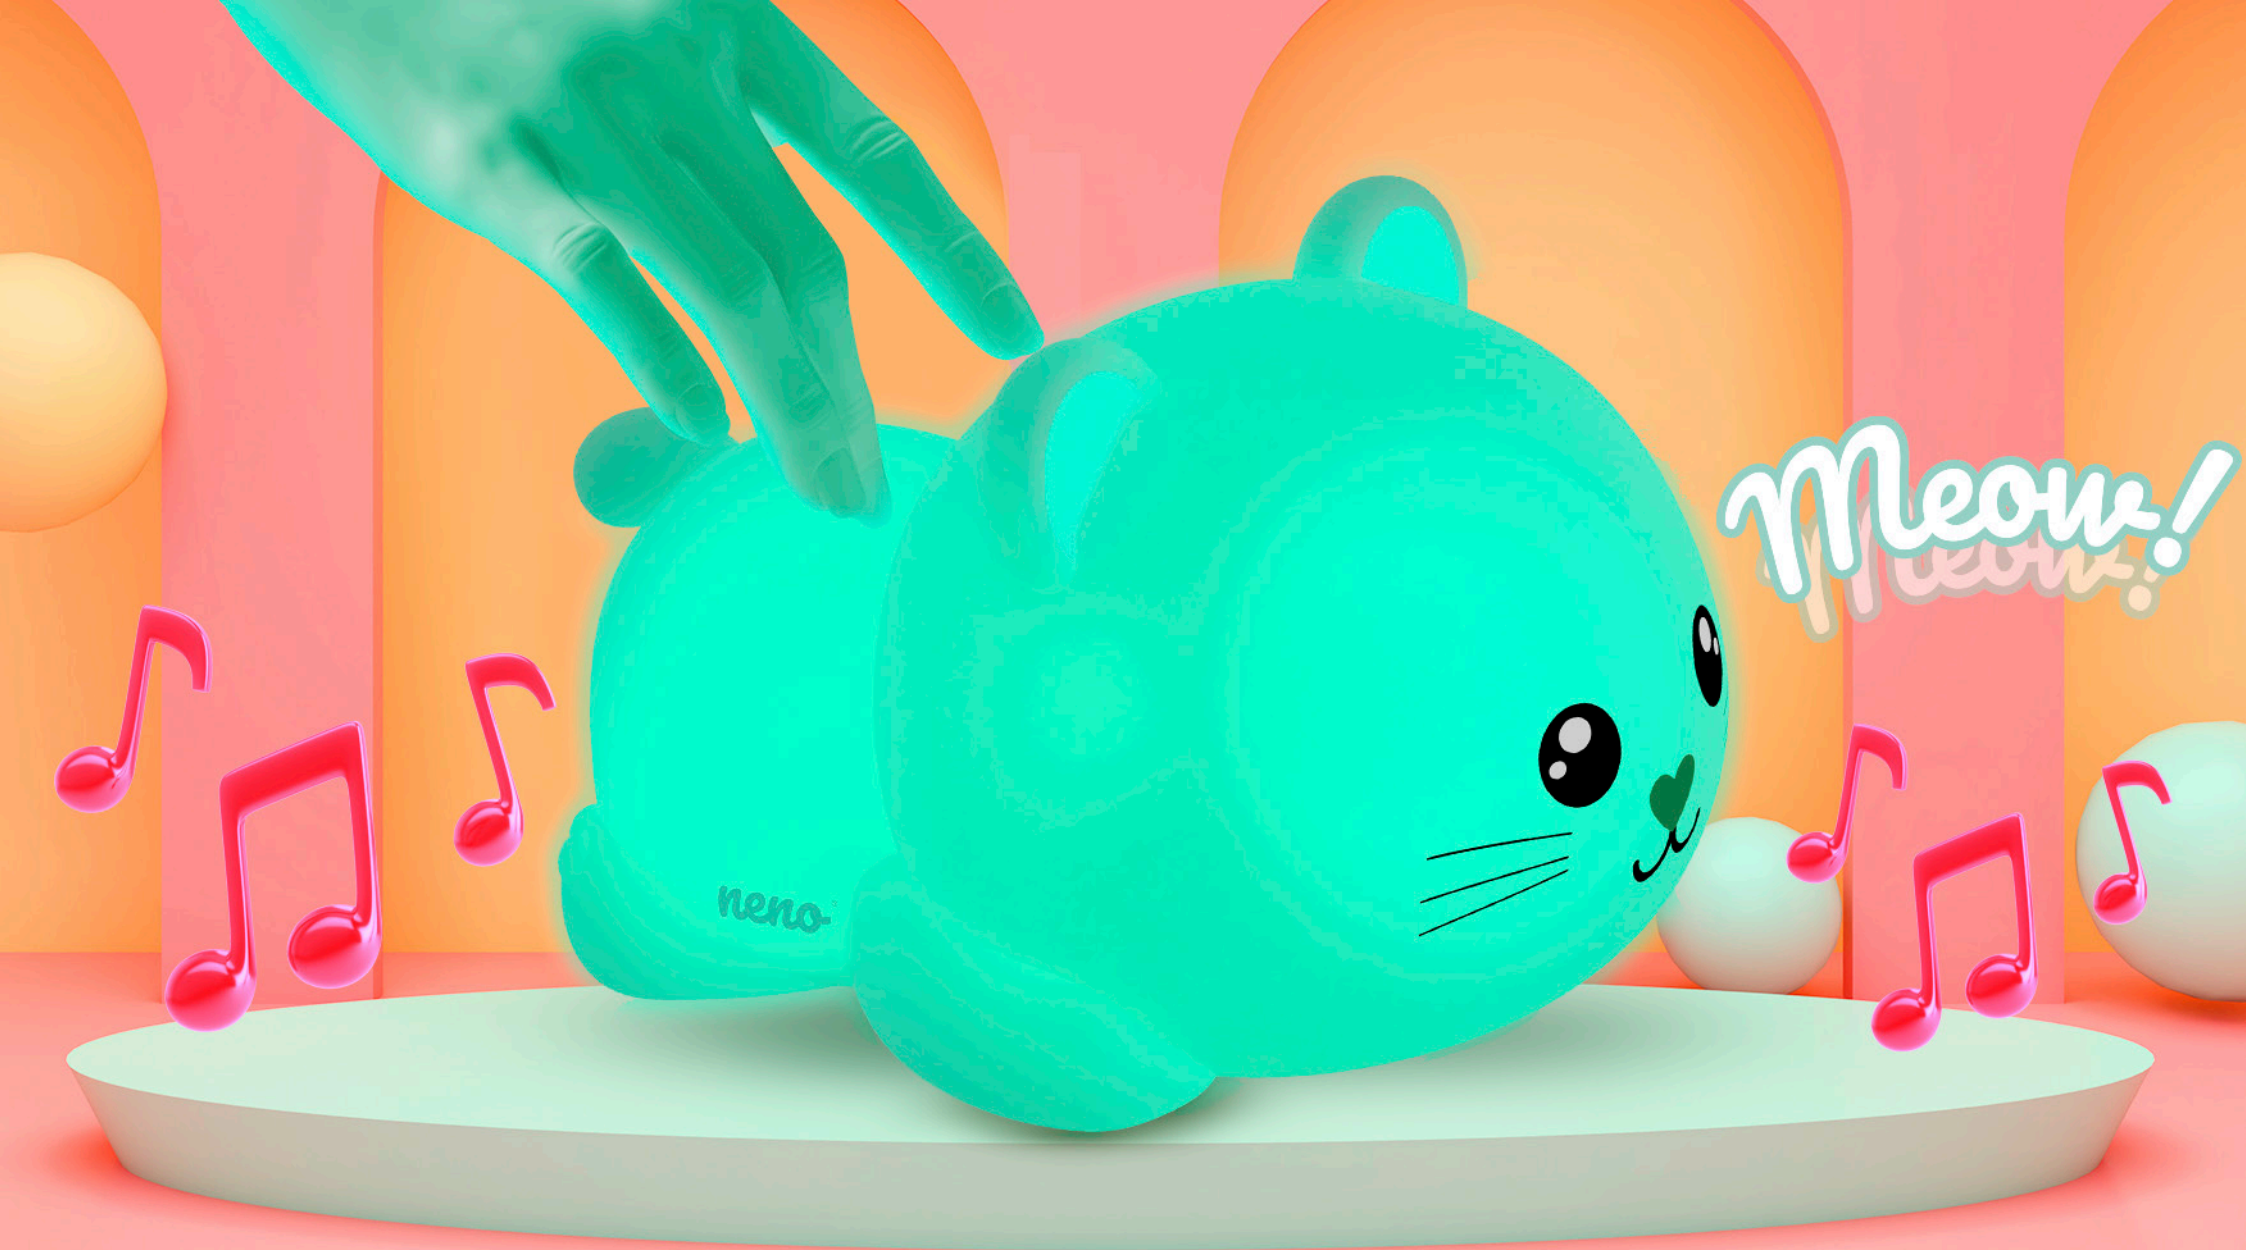

Adjustable brightness level

The Neno Kitty has a 'gentle nature', so it emits a subtle light that is pleasant for a toddler's eyes. The lamp is designed so that the user can control its intensity. Simply hold the tail for a few minutes and choose your preferred brightness level!

Timer

You'll be happy to know that our glowing pet doesn't mind playing at night! The light has a timer so you can control the amount of activity. Use the remote control to set the standby time to 15, 30 or 60 minutes.

ON

15 MIN

30 MIN

60 MIN

...OFF

A friend for children and parents

Neno Kitty is a lamp that will steal the heart of the whole family. It will not only make the little ones happy. It will also help the parents to look after their children at night.

Makes sounds

Neno Kitty may not be a standard member of the cat family, but like his cousins, he does make sounds – and not just any sounds! Every time you change the colour of the light, you'll hear an adorable 'meow'!