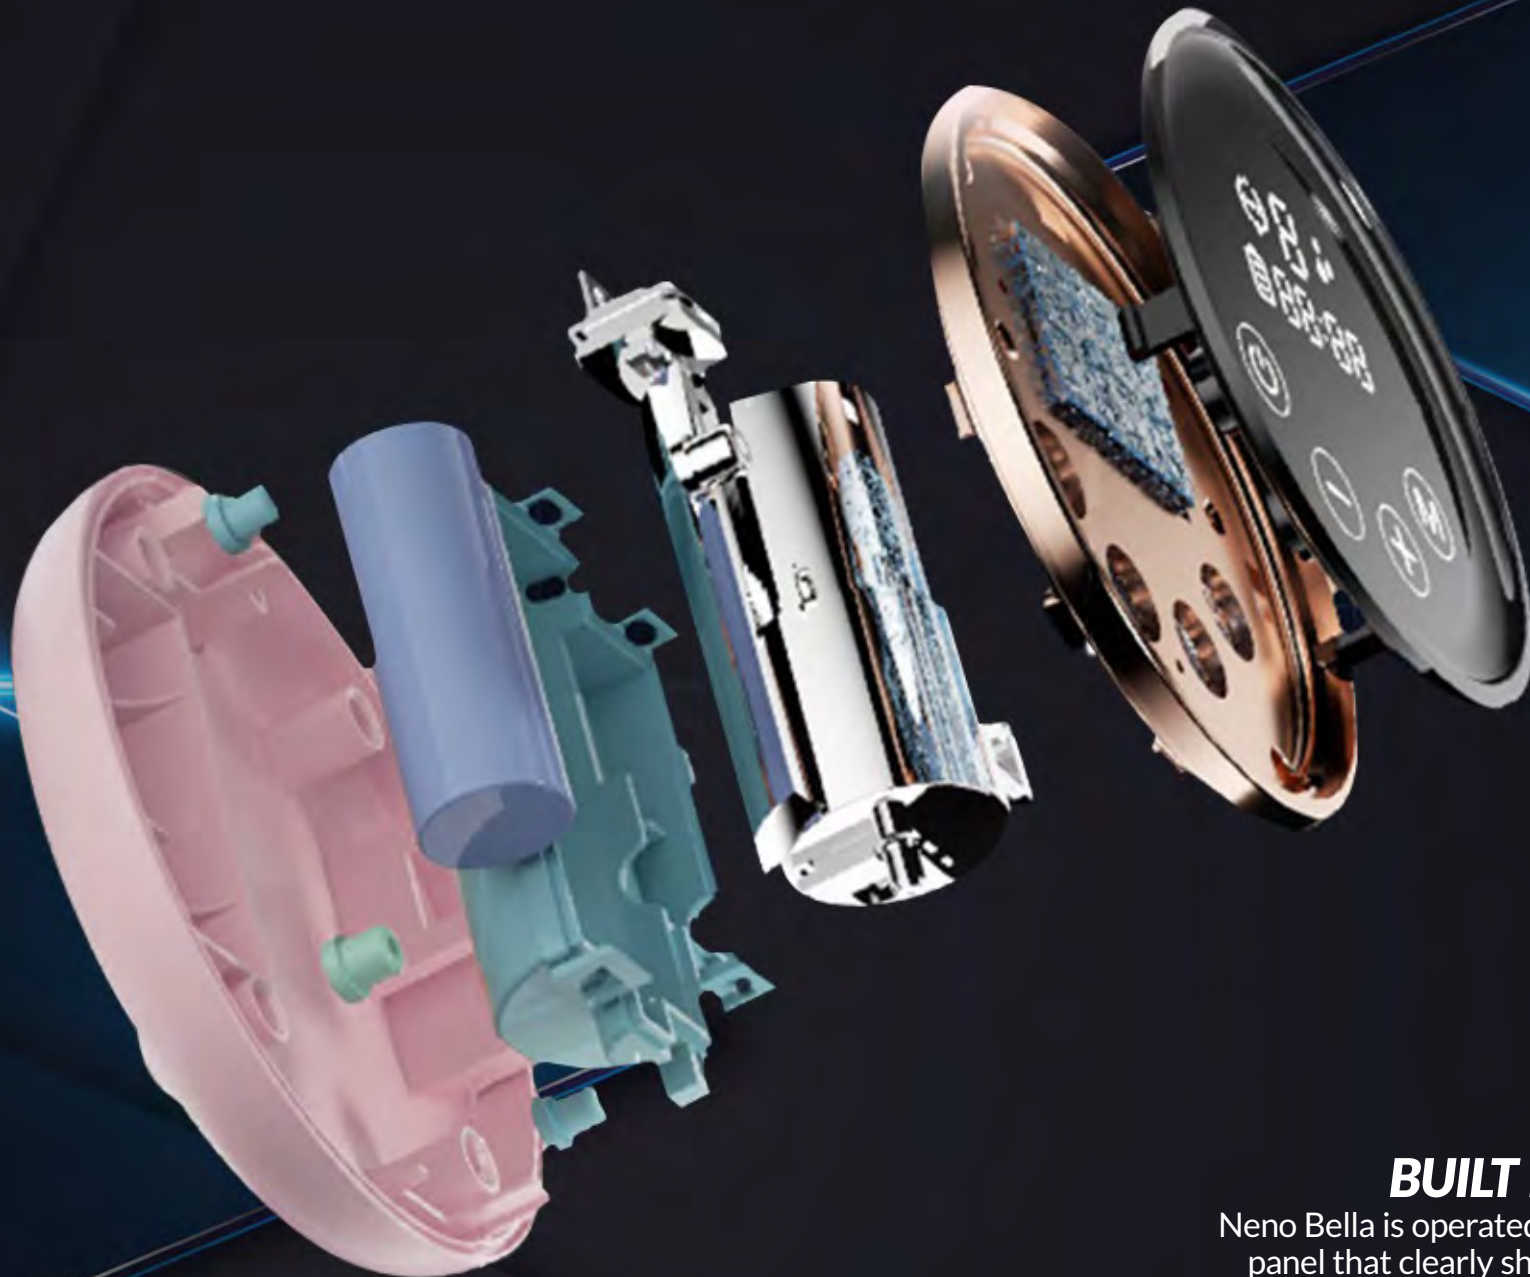

Neno Bella is a wireless breast pump that can be used anywhere a young mom needs it - at work, on vacation or during a trip.

A milk bottle is included with the breast pump, allowing you to use the device right out of the box.

**Bottle
included**

EASY CHARGING

The breast pump's battery is charged through a USB cable, so you can charge it pretty much anywhere with your portable charger powerbank.

HIGH QUALITY DISPLAY

Neno Bella's display screen is clear and easy to read, showing you the chosen mode of operation, suction power, remaining work time and battery status. Using the device is incredibly simple thanks to the four big buttons.

BUILT FOR COMFORT

Neno Bella is operated with the use of a touch panel that clearly shows you all information. Additionally, the breast pump remembers the last used settings.

STIMULATION

Before expressing milk, the Neno Bella stimulates the mammary glands, ensuring better outflow.

HYGIENE

Special design of the suction mechanism ensures that the milk won't flow back, ensuring its freshness and protecting the young mother's health.

SKIN-FRIENDLY

The breastshield of the Neno Bella breast pump is made out of Japanese silicone, which is pleasant to the touch, nullifies the feeling of discomfort and makes milk expression easier. None of the parts of the device contain BPA.